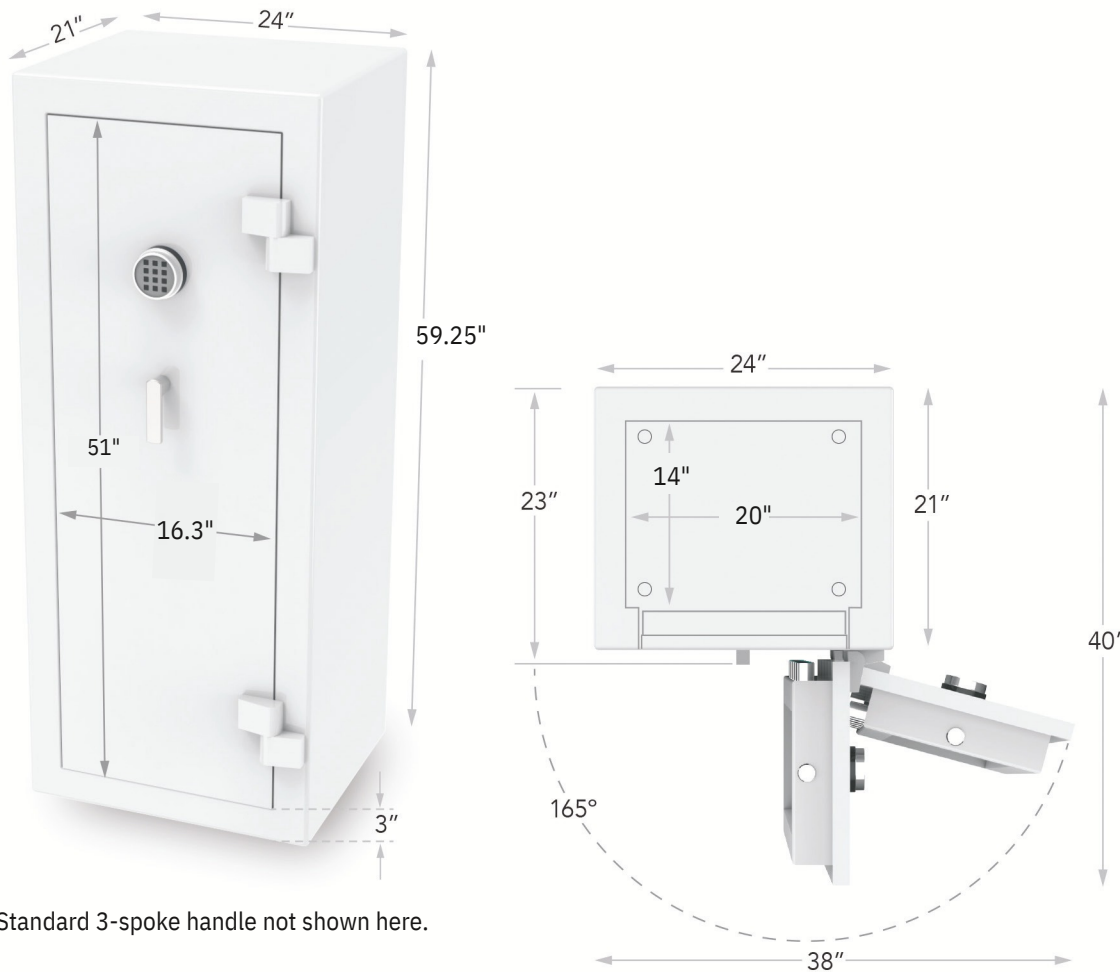

C54 RSCI + FIRE

LUXURY JEWELRY SAFE

Our most popular size.

UL Tested Residential Burglar I & 2 Hour Fire Protection

*Standard 3-spoke handle not shown here.

Specifications

Exterior Dimensions: 59.25" H x 24" W x 23" D

*2" added to depth above to account for handle.

Interior Dimensions: 53" H x 20" W x 14" D

Weight: 775 lbs.

Anchor holes in floor corners

Standard Interior Configurations

4 Drawers: 3 at 1.5" and 1 at 3.5" / 38" vertical space remaining

7 Drawers: 6 at 1.5" and 1 at 3.5" / 31" vertical space remaining

11 Drawers: 8 at 1.5" and 3 at 3.5" / 18" vertical space remaining

NOTE: Add 2" to ALL exterior dimensions for more reliable installation. Safe door must open more than 90° as illustrated to fully extend drawers. The manufacturer reserves the right to incorporate any improvements, alter any specifications and update products as necessary without prior notice.