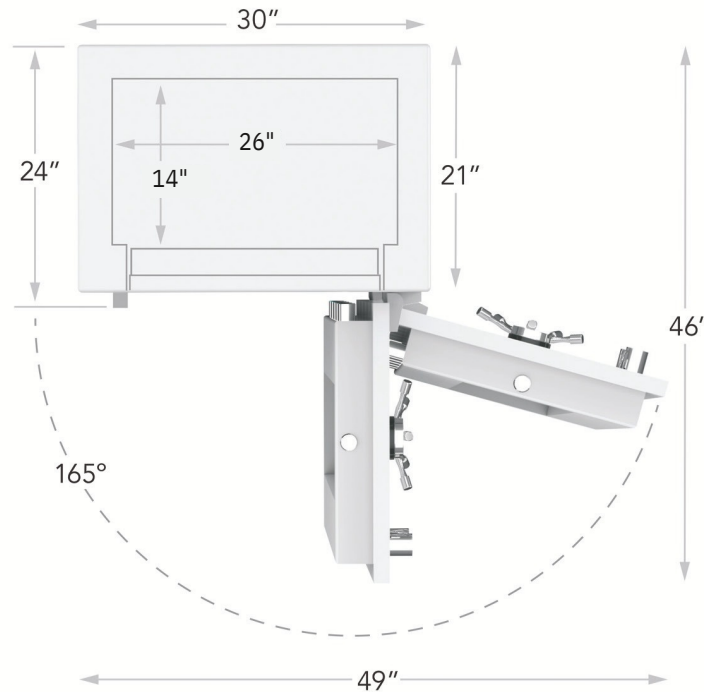

### Specifications

Exterior Dimensions: 59.5" H x 30" W x 24" D

Interior Dimensions: 52.9" H x 26" W x 14" D

Weight: 1330 lbs., 1360 lbs. Elite

Two to four anchor holes based on configuration

### Standard Drawer Configurations

4 Drawers: 3 at 1.5" and 1 at 3.5" / 38" vertical space remaining

7 Drawers: 6 at 1.5" and 1 at 3.5" / 31" vertical space remaining

11 Drawers: 8 at 1.5" and 3 at 3.5" / 18" vertical space remaining

NOTE: Add 2" to ALL exterior dimensions for more reliable installation. Safe door must open more than 90° as illustrated to fully extend drawers. The manufacturer reserves the right to incorporate any improvements, alter any specifications and update products as necessary without prior notice.