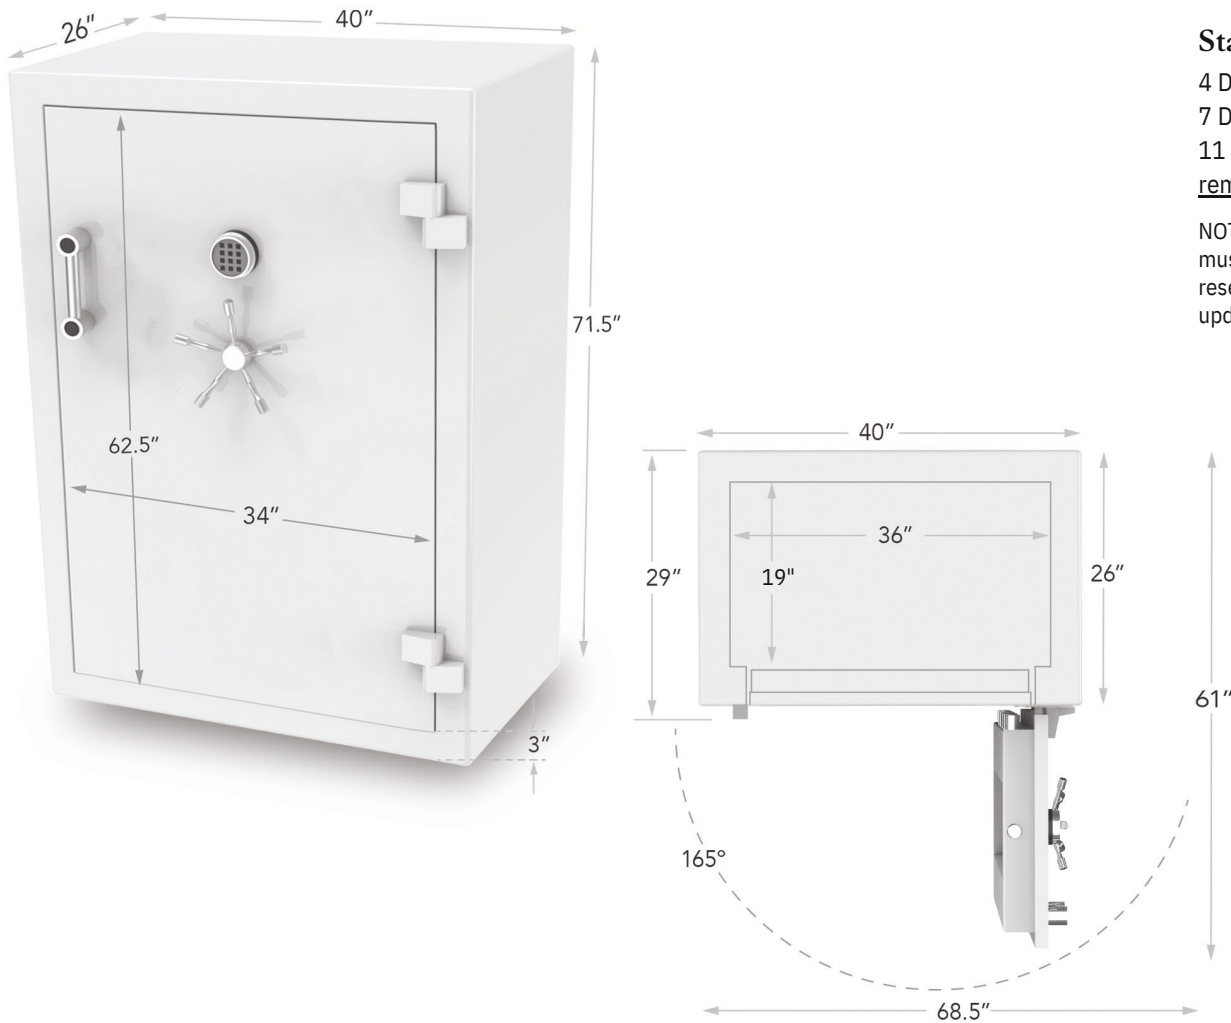

RUBY XL40 RSCII + FIRE

LUXURY JEWELRY SAFE

for larger collections needing more space

UL Tested Residential Burglar II & 2 Hour Fire Protection

Specifications

Exterior Dimensions: 71.5" H x 40" W x 29" D

Interior Dimensions: 65.5" H x 36" W x 19" D

Weight: 2001 lbs., 2031 lbs. Elite

Two to four anchor holes based on configuration

Standard Drawer Configurations

4 Drawers: 3 at 1.5" and 1 at 3.5" / 50" vertical space remaining

7 Drawers: 6 at 1.5" and 1 at 3.5" / 43" vertical space remaining

11 Drawers: 8 at 1.5" and 3 at 3.5" / 30" vertical space remaining

NOTE: Add 2" to ALL exterior dimensions for more reliable installation. Safe door must open more than 90° as illustrated to fully extend drawers. The manufacturer reserves the right to incorporate any improvements, alter any specifications and update products as necessary without prior notice.