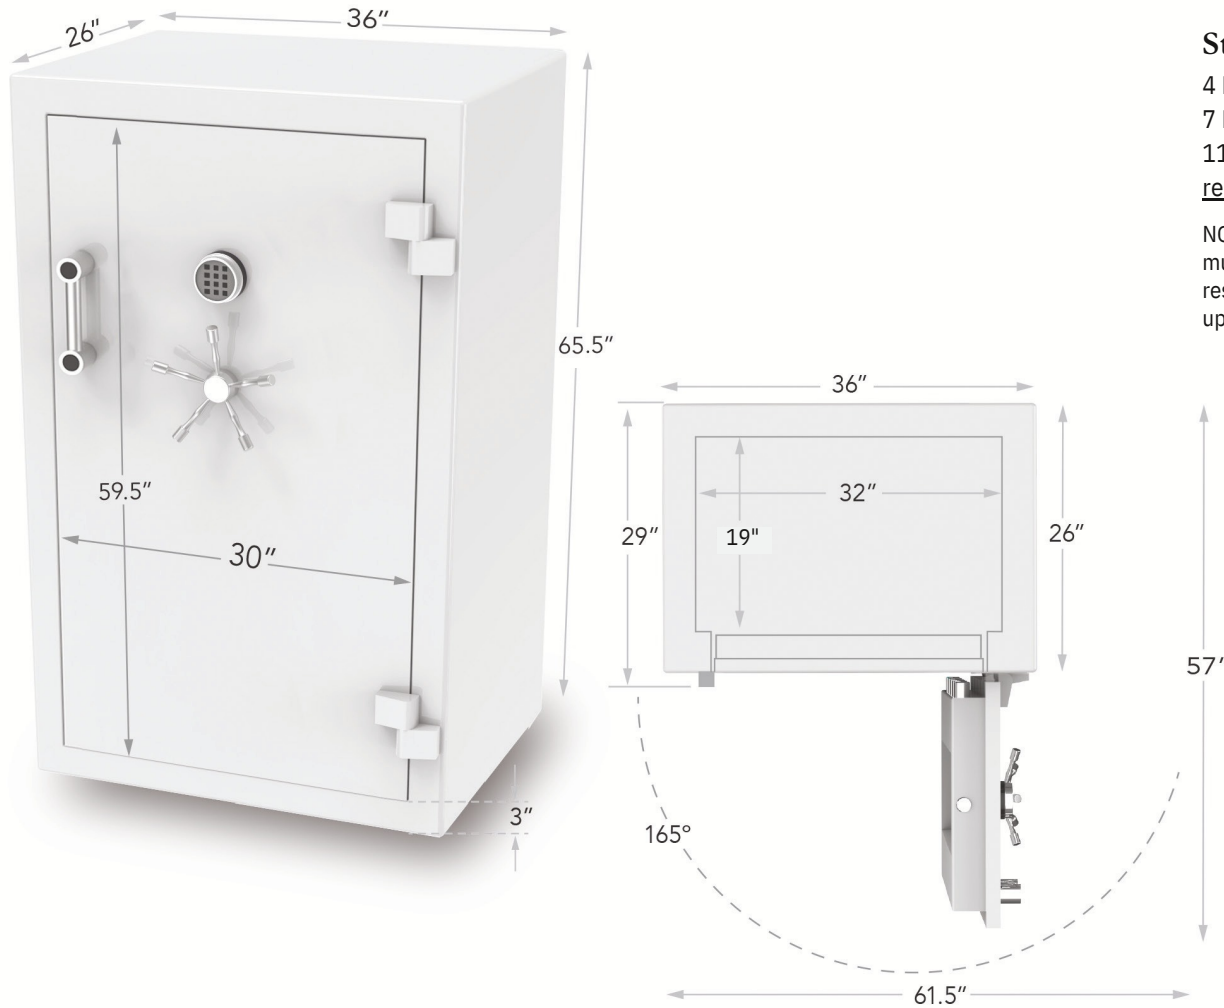

RUBY XL36 RSCII + FIRE

LUXURY JEWELRY SAFE

for larger collections needing more space

UL Tested Residential Burglar II & 2 Hour Fire Protection

Specifications

Exterior Dimensions: 65.5" H x 36" W x 29" D

Interior Dimensions: 58.2" H x 32" W x 19" D

Weight: 1726 lbs., 1756 lbs. Elite

Two to four anchor holes based on configuration

Standard Drawer Configurations

4 Drawers: 3 at 1.5" and 1 at 3.5" / 44" vertical space remaining

7 Drawers: 6 at 1.5" and 1 at 3.5" / 37" vertical space remaining

11 Drawers: 8 at 1.5" and 3 at 3.5" / 24" vertical space remaining

NOTE: Add 2" to ALL exterior dimensions for more reliable installation. Safe door must open more than 90° as illustrated to fully extend drawers. The manufacturer reserves the right to incorporate any improvements, alter any specifications and update products as necessary without prior notice.