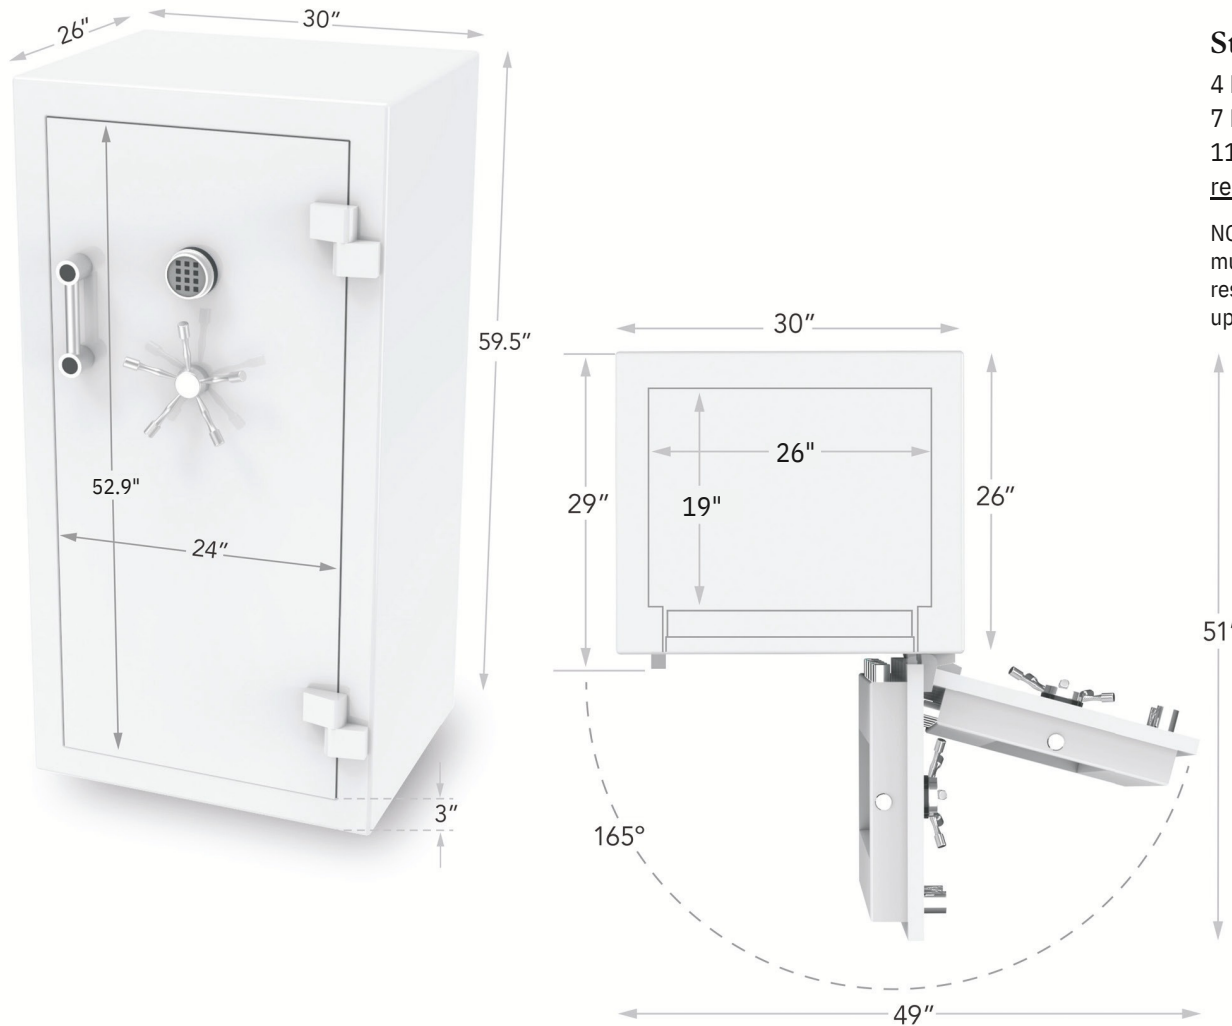

RUBY DEEP RSCII + FIRE

LUXURY JEWELRY SAFE

for larger collections needing extra depth

UL Tested Residential Burglar II & 2 Hour Fire Protection

Specifications

Exterior Dimensions: 59.5" H x 30" W x 29" D

Interior Dimensions: 52.9" H x 26" W x 19" D

Weight: 1405 lbs., 1435 lbs. Elite

Two to four anchor holes based on configuration

Standard Drawer Configurations

4 Drawers: 3 at 1.5" and 1 at 3.5" / 38" vertical space remaining

7 Drawers: 6 at 1.5" and 1 at 3.5" / 31" vertical space remaining

11 Drawers: 8 at 1.5" and 3 at 3.5" / 18" vertical space remaining

NOTE: Add 2" to ALL exterior dimensions for more reliable installation. Safe door must open more than 90° as illustrated to fully extend drawers. The manufacturer reserves the right to incorporate any improvements, alter any specifications and update products as necessary without prior notice.