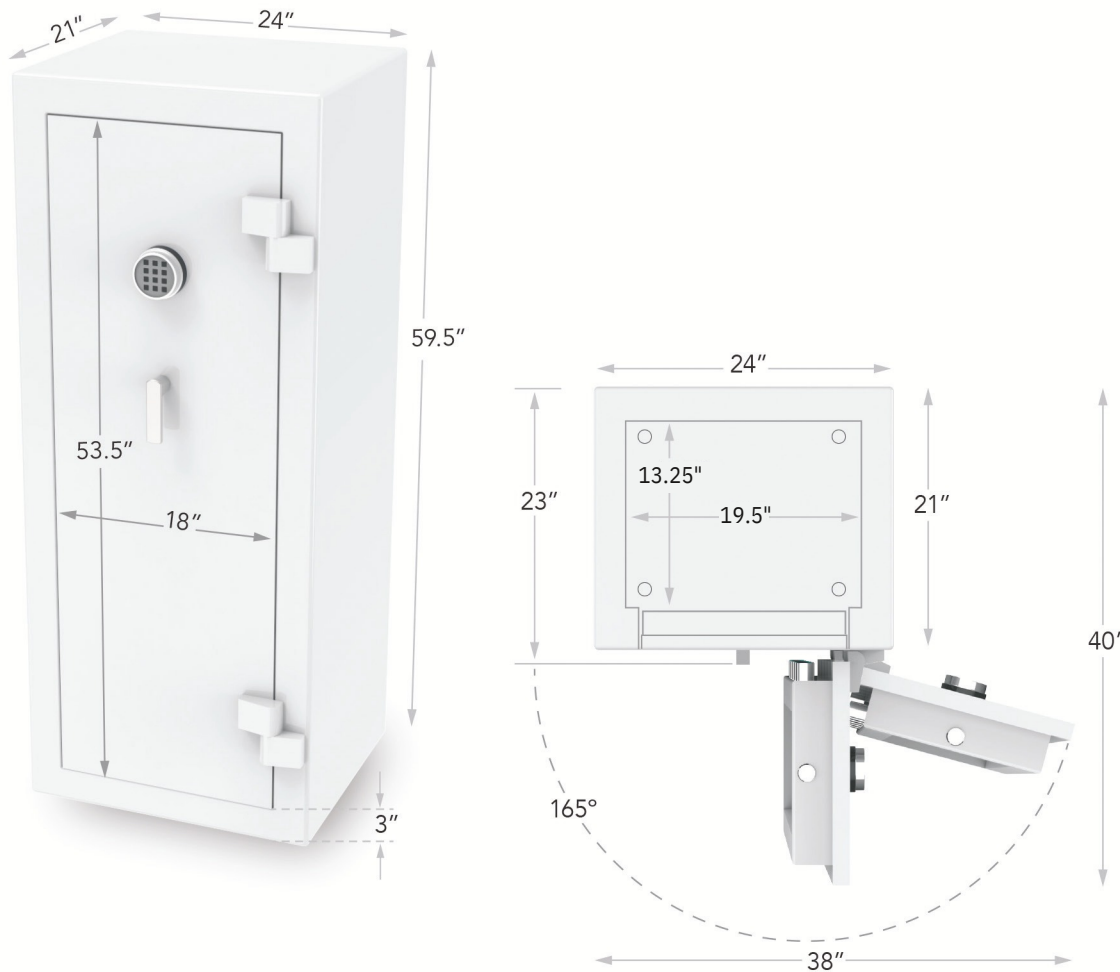

EMERALD RSCII + FIRE

LUXURY JEWELRY SAFE

Our most popular size

UL Tested Residential Burglar II & 2 Hour Fire Protection

Specifications

Exterior Dimensions: 59.5" H x 24" W x 23" D

Interior Dimensions: 53" H x 19.5" W x 13.25" D

Weight: 1,090 lbs.

Anchor holes in floor corners

Standard Drawer Configurations

4 Drawers: 3 at 1.5" and 1 at 3.5" / 38" vertical space remaining

7 Drawers: 6 at 1.5" and 1 at 3.5" / 31" vertical space remaining

11 Drawers: 8 at 1.5" and 3 at 3.5" / 18" vertical space remaining

NOTE: Add 2" to ALL exterior dimensions for more reliable installation. Safe door must open more than 90° as illustrated to fully extend drawers. The manufacturer reserves the right to incorporate any improvements, alter any specifications and update products as necessary without prior notice.