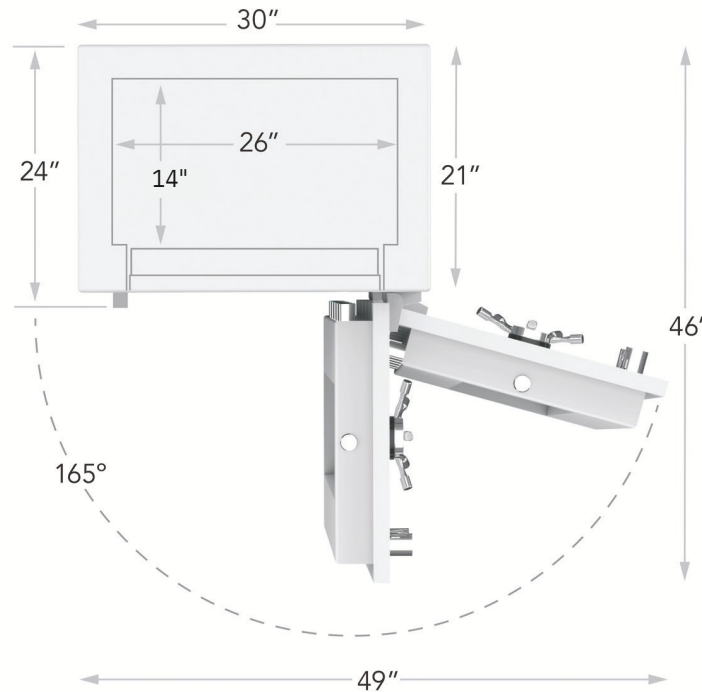

C60 RSC II + FIRE

LUXURY JEWELRY SAFE

for larger, MORE DIVERSE COLLECTION

UL Tested Residential Burglar II & 2 Hour Fire Protection

Specifications

Exterior Dimensions: 59.5" H x 30" W x 24" D

Interior Dimensions: 52.9" H x 26" W x 14" D

Weight: 1330 lbs., 1360 lbs. Elite

Two to four anchor holes based on configuration

Standard Drawer Configurations

4 Drawers: 3 at 1.5" and 1 at 3.5" / 38" vertical space remaining

7 Drawers: 6 at 1.5" and 1 at 3.5" / 31" vertical space remaining

11 Drawers: 8 at 1.5" and 3 at 3.5" / 18" vertical space remaining

NOTE: Add 2" to ALL exterior dimensions for more reliable installation. Safe door must open more than 90° as illustrated to fully extend drawers. The manufacturer reserves the right to incorporate any improvements, alter any specifications and update products as necessary without prior notice.