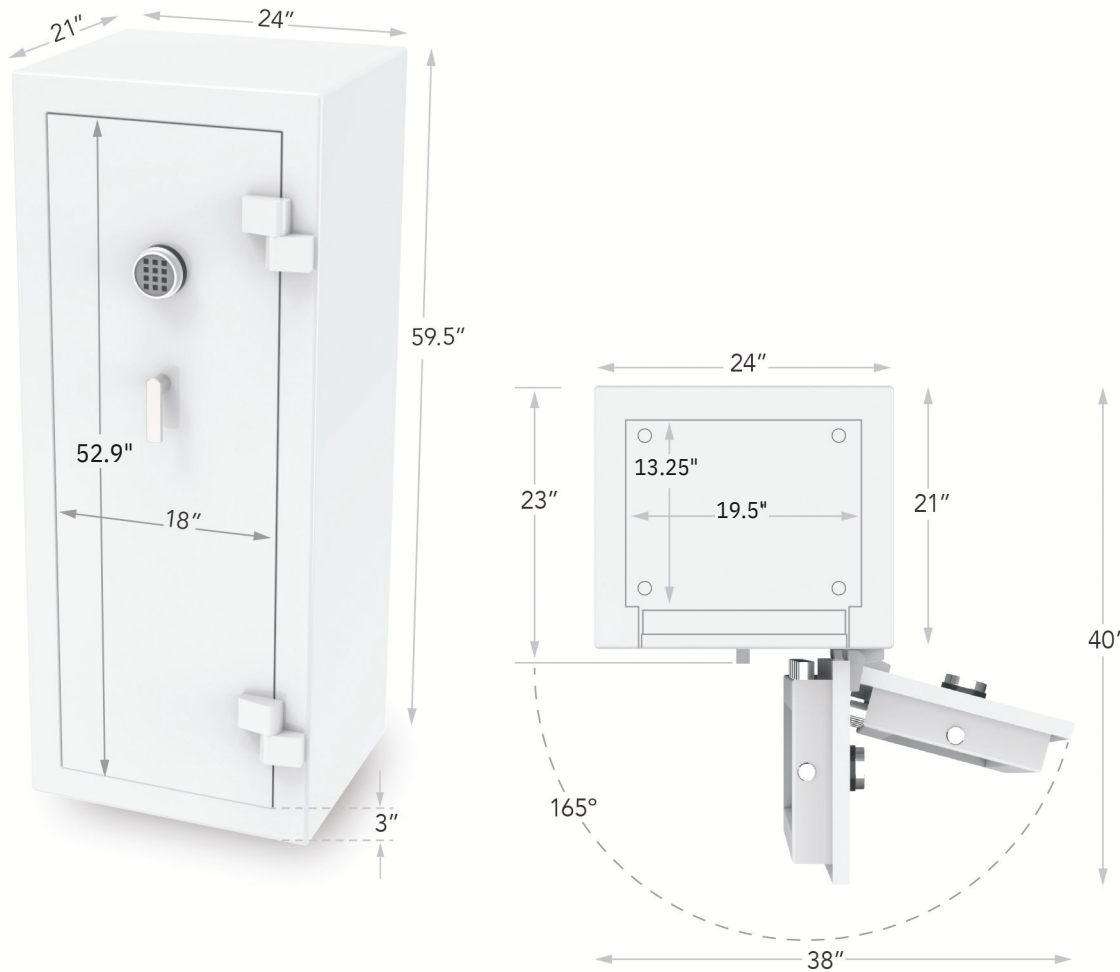

### Specifications

Exterior Dimensions: 59.5" H x 24" W x 23" D

Interior Dimensions: 53" H x 19.5" W x 13.25" D

Weight: 1,090 lbs.

Anchor holes in floor corners

### Standard Interior Configurations

4 Drawers: 3 at 1.5" and 1 at 3.5" / 38" vertical space remaining

7 Drawers: 6 at 1.5" and 1 at 3.5" / 31" vertical space remaining

11 Drawers: 8 at 1.5" and 3 at 3.5" / 18" vertical space remaining

NOTE: Add 2" to ALL exterior dimensions for more reliable installation. Safe door must open more than 90° as illustrated to fully extend drawers. The manufacturer reserves the right to incorporate any improvements, alter any specifications and update products as necessary without prior notice.