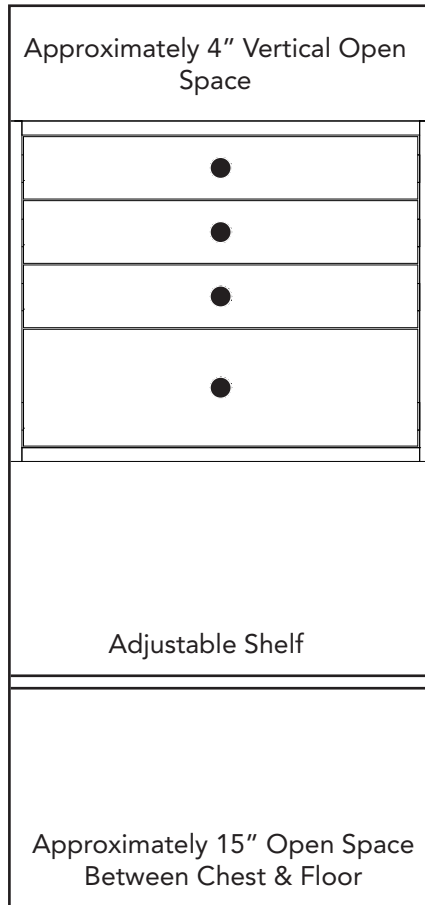

### 4 Drawer Configuration

3 x 1.5" Tall Drawers

1 x 3.5" Tall Drawer

19" Total Open Space

### 7 Drawer Configuration

6 x 1.5" Tall Drawers

1 x 3.5" Tall Drawer

12" Total Open Space

## 4 Drawer Configuration

3 x 1.5" Tall Drawers

1 x 3.5" Tall Drawer

25" Total Open Space