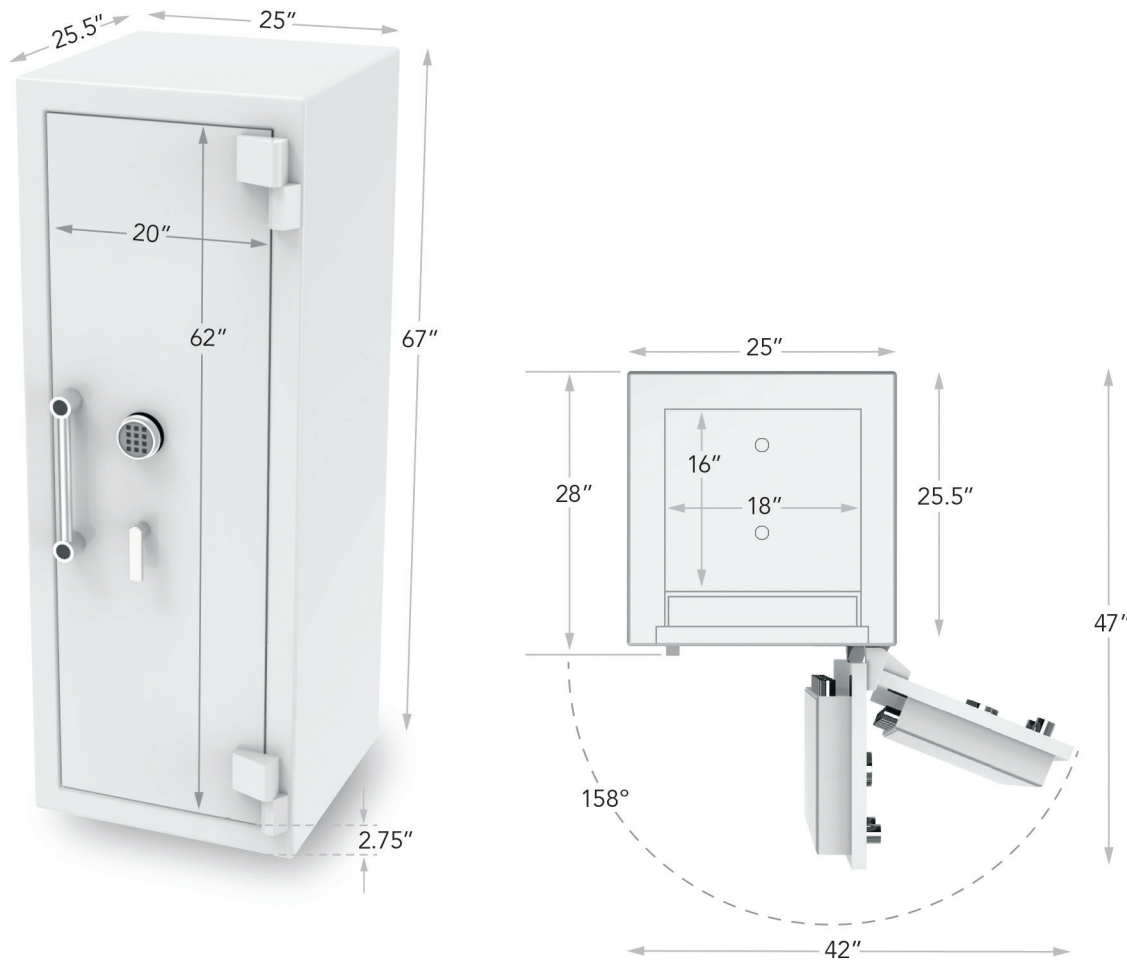

KAIROS K2 TL30 2HR FIRE

COMMERCIAL SECURITY FOR FINE WATCHES AND JEWELRY

UL Tested Commercial Burglar & 2 Hour Fire Protection

LUXURY JEWELRY SAFE

Specifications

Exterior Dimensions: 67" H x 25" W x 28" D

Interior Dimensions: 60" H x 18" W x 16" D

Weight: 2495 lbs.

Two anchor holes in floor

Standard Drawer Configurations

12 watch winders, 4 drawers, 22" open space

24 watch winders, 3 drawers, 14" open space

NOTE: Add 2" to ALL exterior dimensions for more reliable installation. Safe door must open more than 90° as illustrated to fully extend drawers. The manufacturer reserves the right to incorporate any improvements, alter any specifications and update products as necessary without prior notice.