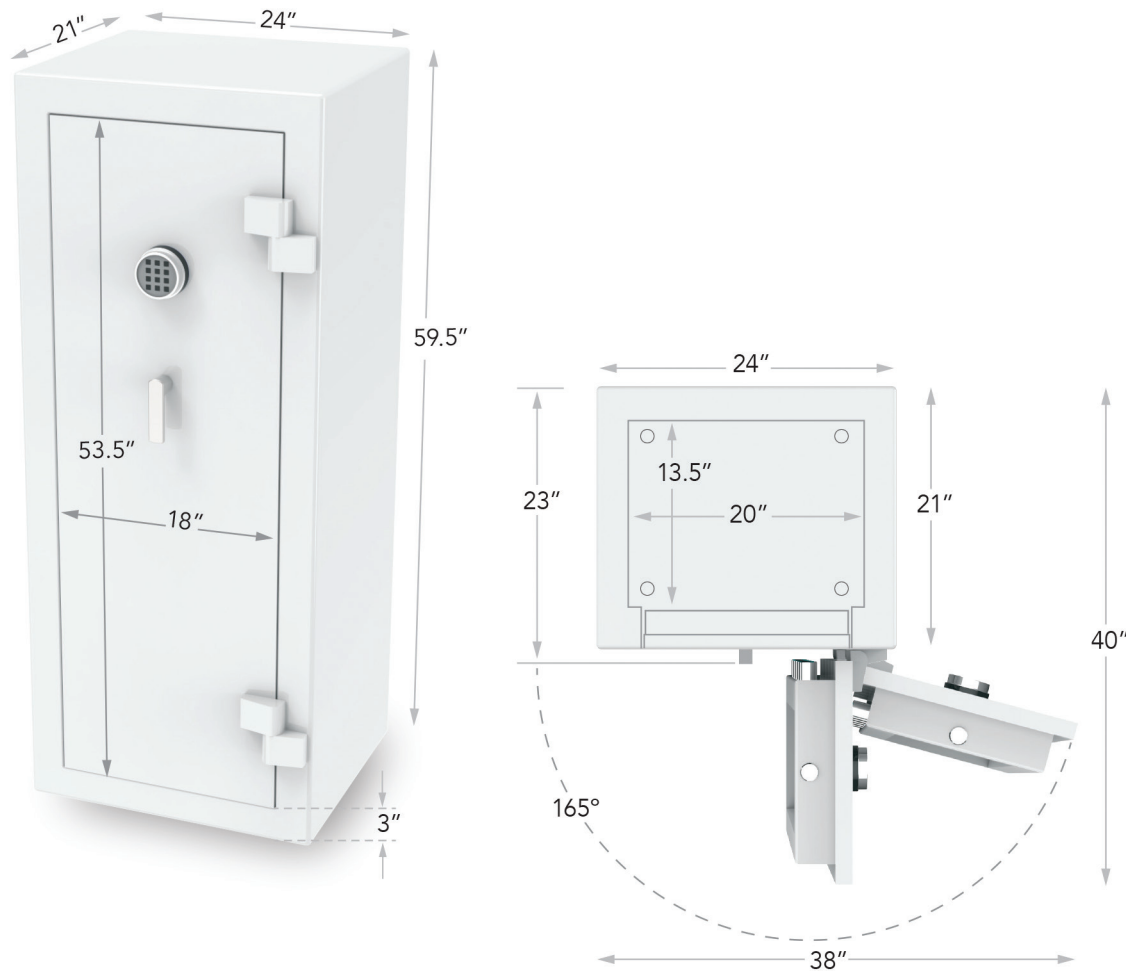

KAIROS-K2 RSC + FIRE

OUR MOST POPULAR SIZE FOR FINE WATCHES AND JEWELRY

UL Tested Residential Burglar & 2 Hour Fire Protection

LUXURY JEWELRY SAFE

Specifications

Exterior Dimensions: 59.5" H x 24" W x 23" D

Interior Dimensions: 53" H x 20" W x 13.5" D

Weight: 765 lbs.

Anchor holes in floor corners

Standard Interior Configurations

12 watch winders, 4 drawers, 15" open space

24 watch winders, 3 drawers, fills the safe

NOTE: Add 2" to ALL exterior dimensions for more reliable installation. Safe door must open more than 90° as illustrated to fully extend drawers. The manufacturer reserves the right to incorporate any improvements, alter any specifications and update products as necessary without prior notice.