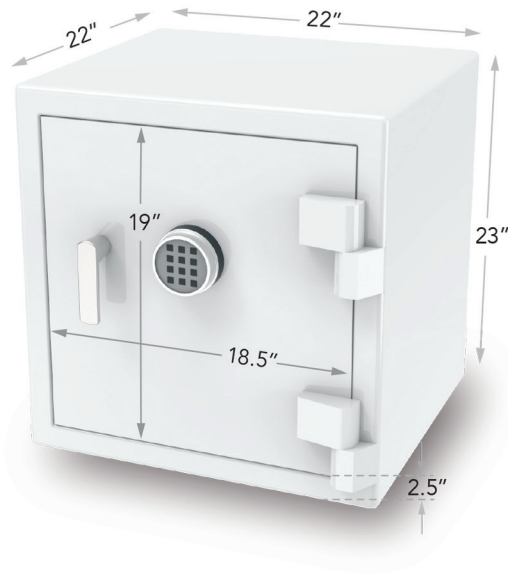

KAIROS EIGER RSC + FIRE

LUXURY JEWELRY SAFE

CONVENIENT FIT IN A SMALL CLOSET

UL Tested Residential Burglar & 1 Hour Fire Protection

Specifications

Exterior Dimensions: 23" H x 22" W x 24" D (height includes 3/4" rubber feet)

Interior Dimensions: 17" H x 16.5" W x 15.5" D

Weight: 445 lbs.

Single anchor hole in floor

Standard Interior Configurations

4 watch winders, 2 drawers, fills safe

8 watch winders, 1 drawer, fills safe

NOTE: Add 2" to ALL exterior dimensions for more reliable installation. Safe door must open more than 90° as illustrated to fully extend drawers. The manufacturer reserves the right to incorporate any improvements, alter any specifications and update products as necessary without prior notice.