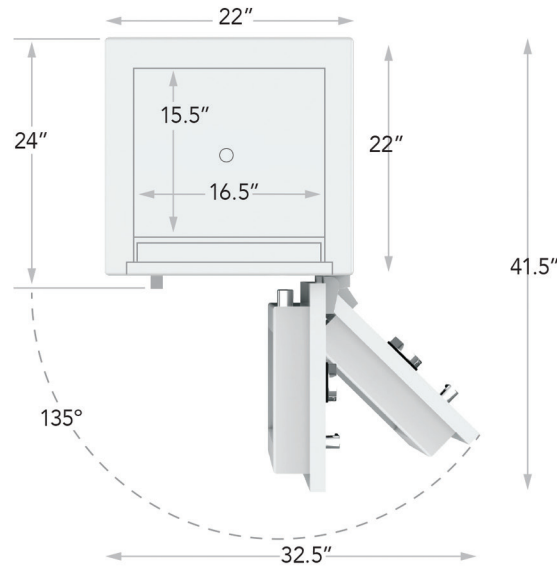

KAIROS EIGER RSC + FIRE

LUXURY JEWELRY SAFE

CONVENIENT FIT IN A SMALL CLOSET

UL Tested Residential Burglar & 1 Hour Fire Protection

Specifications

Exterior Dimensions: 23" H x 22" W x 24" D (height includes 3/4" rubber feet)

Interior Dimensions: 17" H x 16.5" W x 15.5" D

Weight: 445 lbs.

Single anchor hole in floor

Standard Interior Configurations

4 watch winders, 2 drawers, fills safe

8 watch winders, 1 drawer, fills safe

NOTE: Add 2" to ALL exterior dimensions for more reliable installation. Safe door must open more than 90° as illustrated to fully extend drawers. The manufacturer reserves the right to incorporate any improvements, alter any specifications and update products as necessary without prior notice.