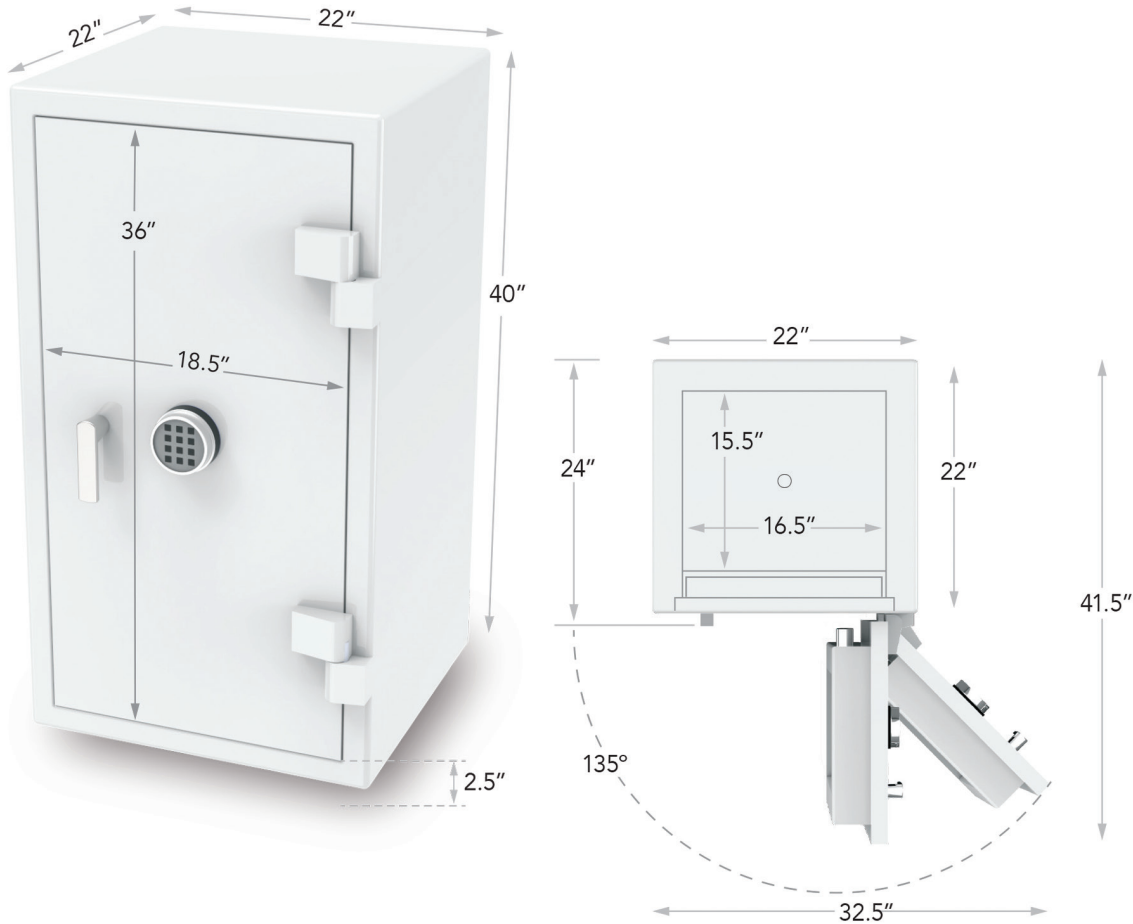

KAIROS DENALI RSC + FIRE

LUXURY JEWELRY SAFE

WAIST HIGH WITH ROOM FOR FINE WATCHES AND JEWELRY

UL Tested Residential Burglar & 1 Hour Fire Protection

Specifications

Exterior Dimensions: 40" H x 22" W x 24" D (*height includes 3/4" rubber feet*)

Interior Dimensions: 34" H x 16.5" W x 15.5" D

Weight: 720 lbs.

Single anchor hole in floor

Standard Interior Configurations

4 watch winders, 4 drawers, 5" open space

8 watch winders, 3 drawers, 5" open space

12 watch winders, 2 drawers, 8" open space

NOTE: Add 2" to ALL exterior dimensions for more reliable installation. Safe door must open more than 90° as illustrated to fully extend drawers. The manufacturer reserves the right to incorporate any improvements, alter any specifications and update products as necessary without prior notice.