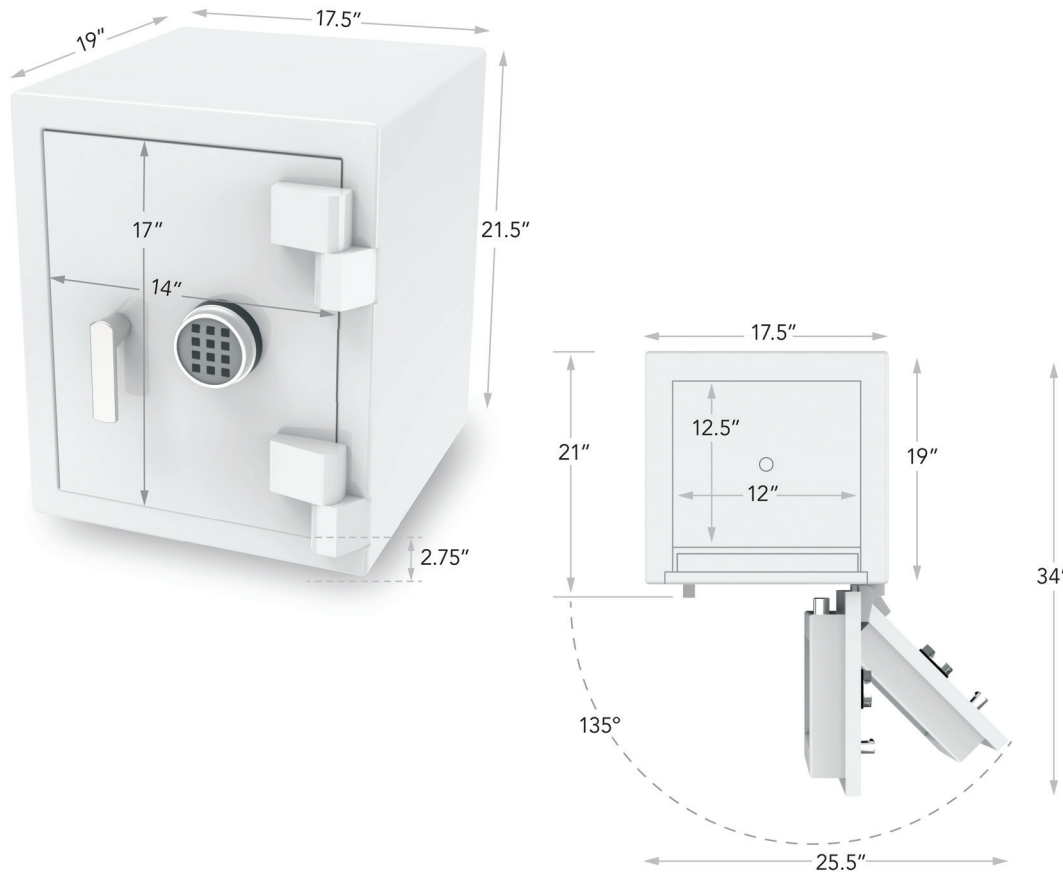

TOPAZ RSC + FIRE

FITS IN THE TIGHTEST QUARTERS

UL Tested Residential Burglar & 1 Hour Fire Protection

LUXURY JEWELRY SAFE

Specifications

Exterior Dimensions: 21.5" H x 17.5" W x 21" D *(height includes 3/4" rubber feet)*

Interior Dimensions: 15" H x 12" W x 12.5" D

Weight: 310 lbs.

Single anchor hole in floor

Standard Drawer Configurations

2 Drawers: 1 at 1.5" and 1 at 2.5" / 7" vertical space remaining

3 Drawers: 2 at 1.5" and 1 at 2.5" / 4" vertical space remaining

5 Drawers: 4 at 1.5" and 1 at 2.5" / fills the safe

NOTE: Add 2" to ALL exterior dimensions for more reliable installation. Safe door must open more than 90° as illustrated to fully extend drawers. The manufacturer reserves the right to incorporate any improvements, alter any specifications and update products as necessary without prior notice.