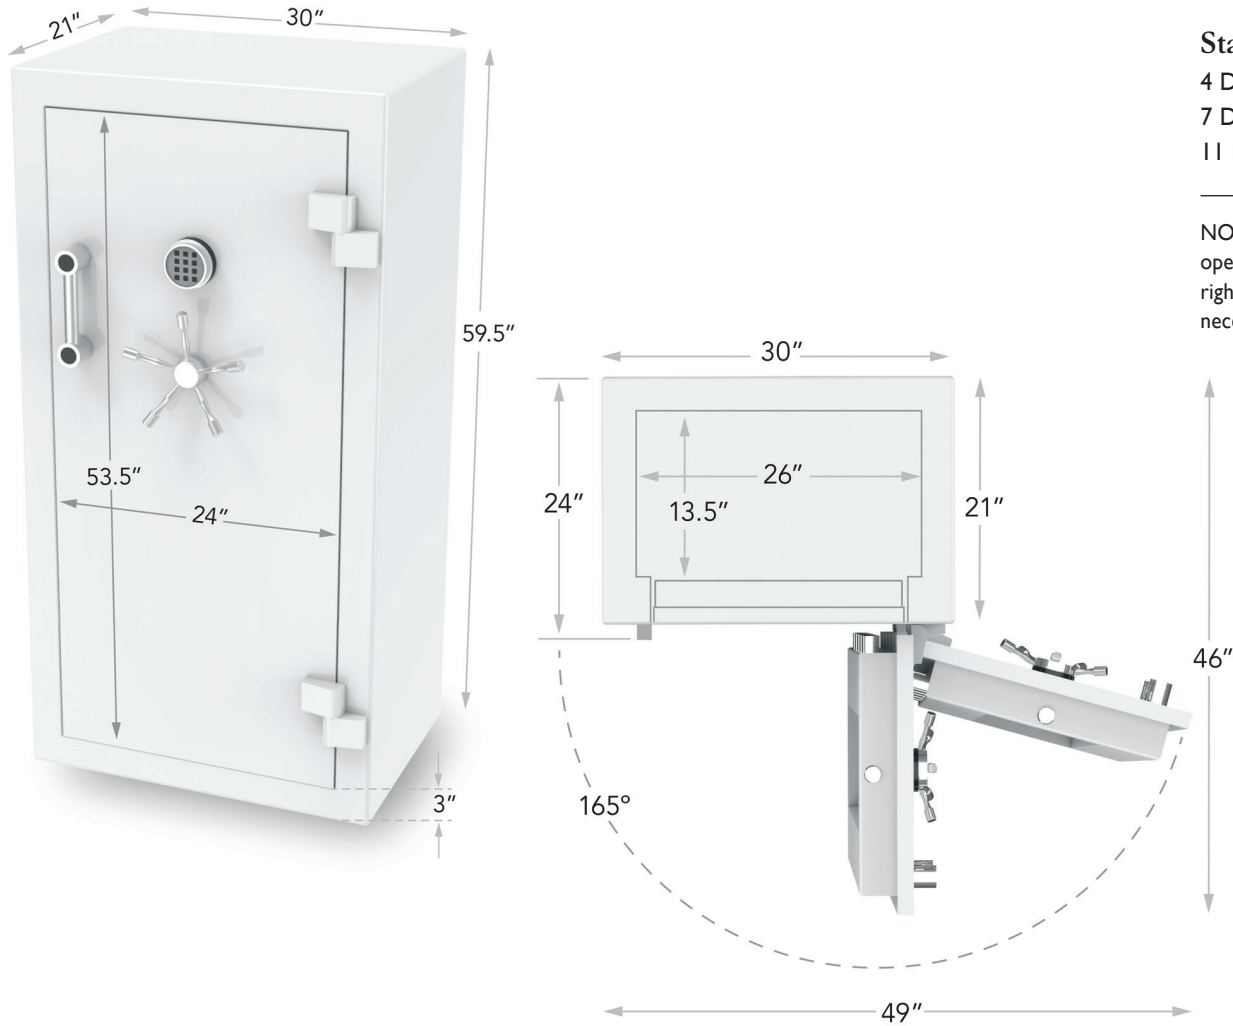

RUBY RSC + FIRE

FOR LARGER, MORE DIVERSE COLLECTIONS

UL Tested Residential Burglar & 2 Hour Fire Protection