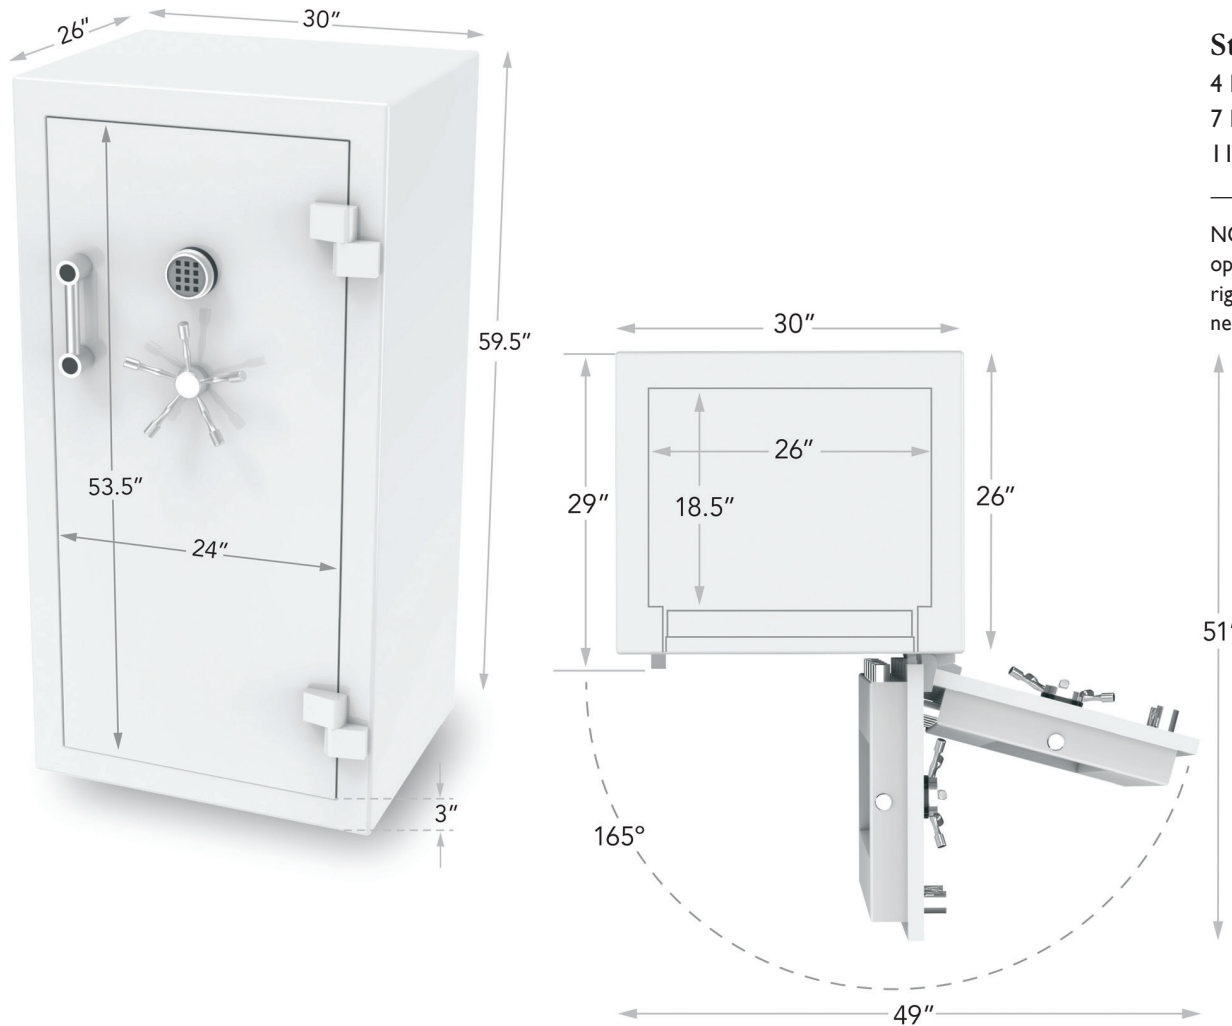

RUBY DEEP RSC + FIRE

LUXURY JEWELRY SAFE

FOR LARGER COLLECTIONS NEEDING EXTRA DEPTH

UL Tested Residential Burglar & 2 Hour Fire Protection

Specifications

Exterior Dimensions: 59.5" H x 30" W x 29" D

Interior Dimensions: 53" H x 26" W x 18.5" D

Weight: 1090 lbs., 1140 lbs. Elite

Two to four anchor holes based on configuration

Standard Drawer Configurations

4 Drawers: 3 at 1.5" and 1 at 3.5" / 38" vertical space remaining

7 Drawers: 6 at 1.5" and 1 at 3.5" / 31" vertical space remaining

11 Drawers: 8 at 1.5" and 3 at 3.5" / 18" vertical space remaining

NOTE: Add 2" to ALL exterior dimensions for more reliable installation. Safe door must open more than 90° as illustrated to fully extend drawers. The manufacturer reserves the right to incorporate any improvements, alter any specifications and update products as necessary without prior notice.