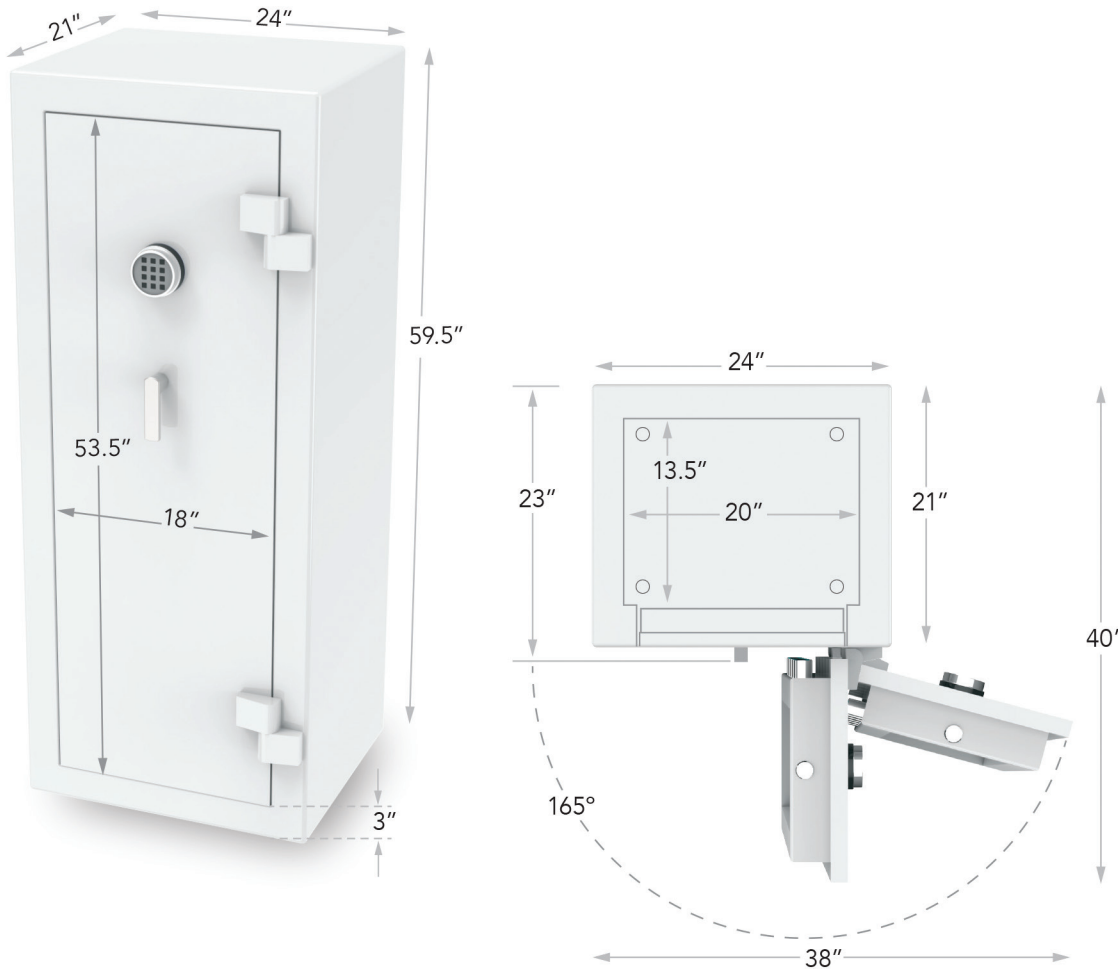

EMERALD RSC + FIRE

LUXURY JEWELRY SAFE

OUR MOST POPULAR SIZE

UL Tested Residential Burglar & 2 Hour Fire Protection

Specifications

Exterior Dimensions: 59.5" H x 24" W x 23" D

Interior Dimensions: 53" H x 20" W x 13.5" D

Weight: 775 lbs.

Anchor holes in floor corners

Standard Drawer Configurations

4 Drawers: 3 at 1.5" and 1 at 3.5" / 38" vertical space remaining

7 Drawers: 6 at 1.5" and 1 at 3.5" / 31" vertical space remaining

11 Drawers: 8 at 1.5" and 3 at 3.5" / 18" vertical space remaining

NOTE: Add 2" to ALL exterior dimensions for more reliable installation. Safe door must open more than 90° as illustrated to fully extend drawers. The manufacturer reserves the right to incorporate any improvements, alter any specifications and update products as necessary without prior notice.