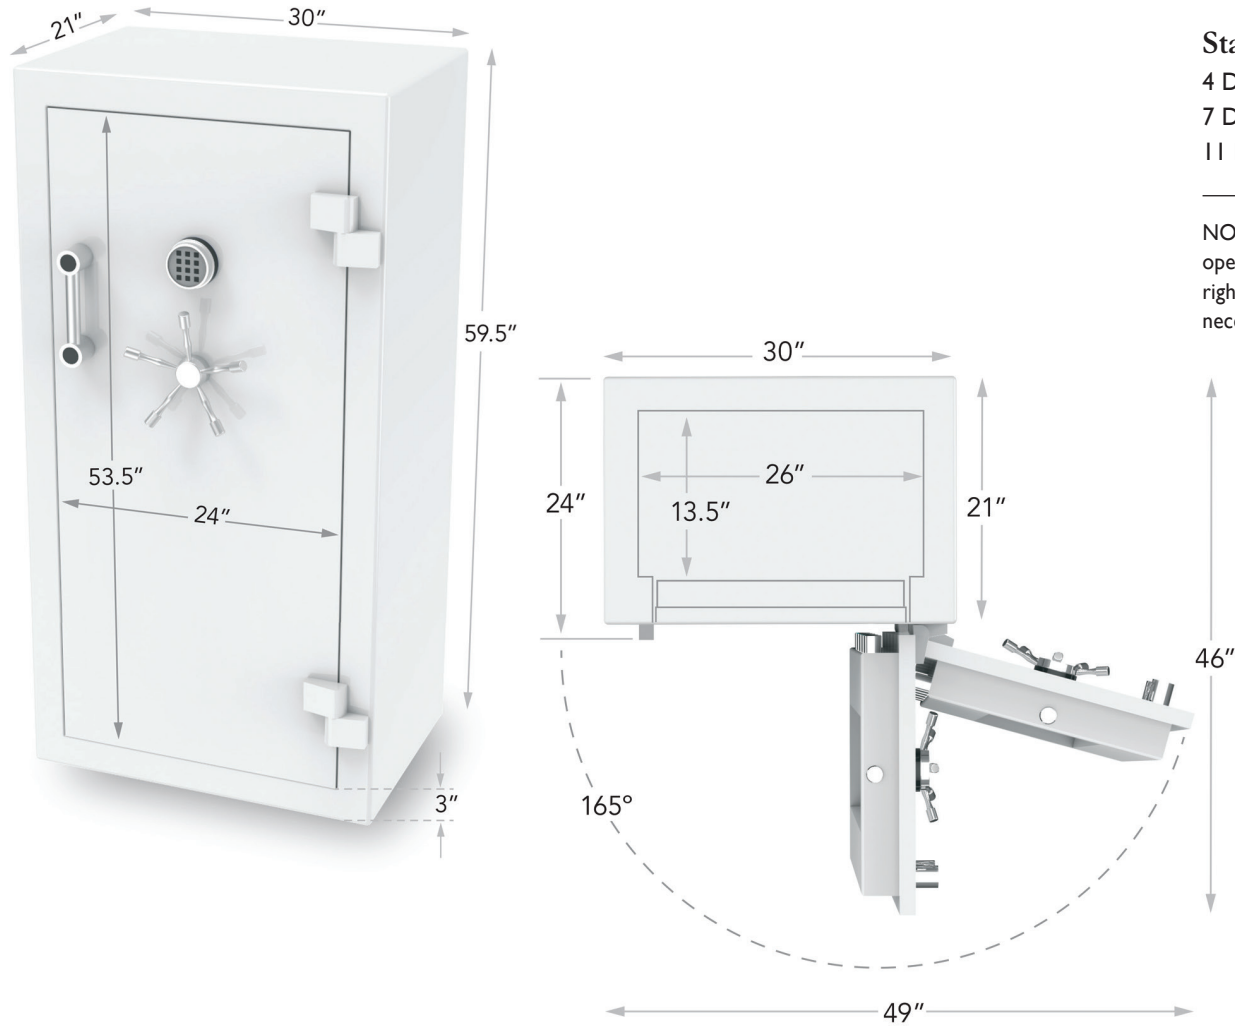

C60 RSC + FIRE

LUXURY JEWELRY SAFE

FOR LARGER, MORE DIVERSE COLLECTION

UL Tested Residential Burglar & 2 Hour Fire Protection

Specifications

Exterior Dimensions: 59.5" H x 30" W x 24" D

Interior Dimensions: 53" H x 26" W x 18.5" D

Weight: 970 lbs., 1000 lbs. Elite

Two to four anchor holes based on configuration

Standard Drawer Configurations

4 Drawers: 3 at 1.5" and 1 at 3.5" / 38" vertical space remaining

7 Drawers: 6 at 1.5" and 1 at 3.5" / 31" vertical space remaining

11 Drawers: 8 at 1.5" and 3 at 3.5" / 18" vertical space remaining

NOTE: Add 2" to ALL exterior dimensions for more reliable installation. Safe door must open more than 90° as illustrated to fully extend drawers. The manufacturer reserves the right to incorporate any improvements, alter any specifications and update products as necessary without prior notice.