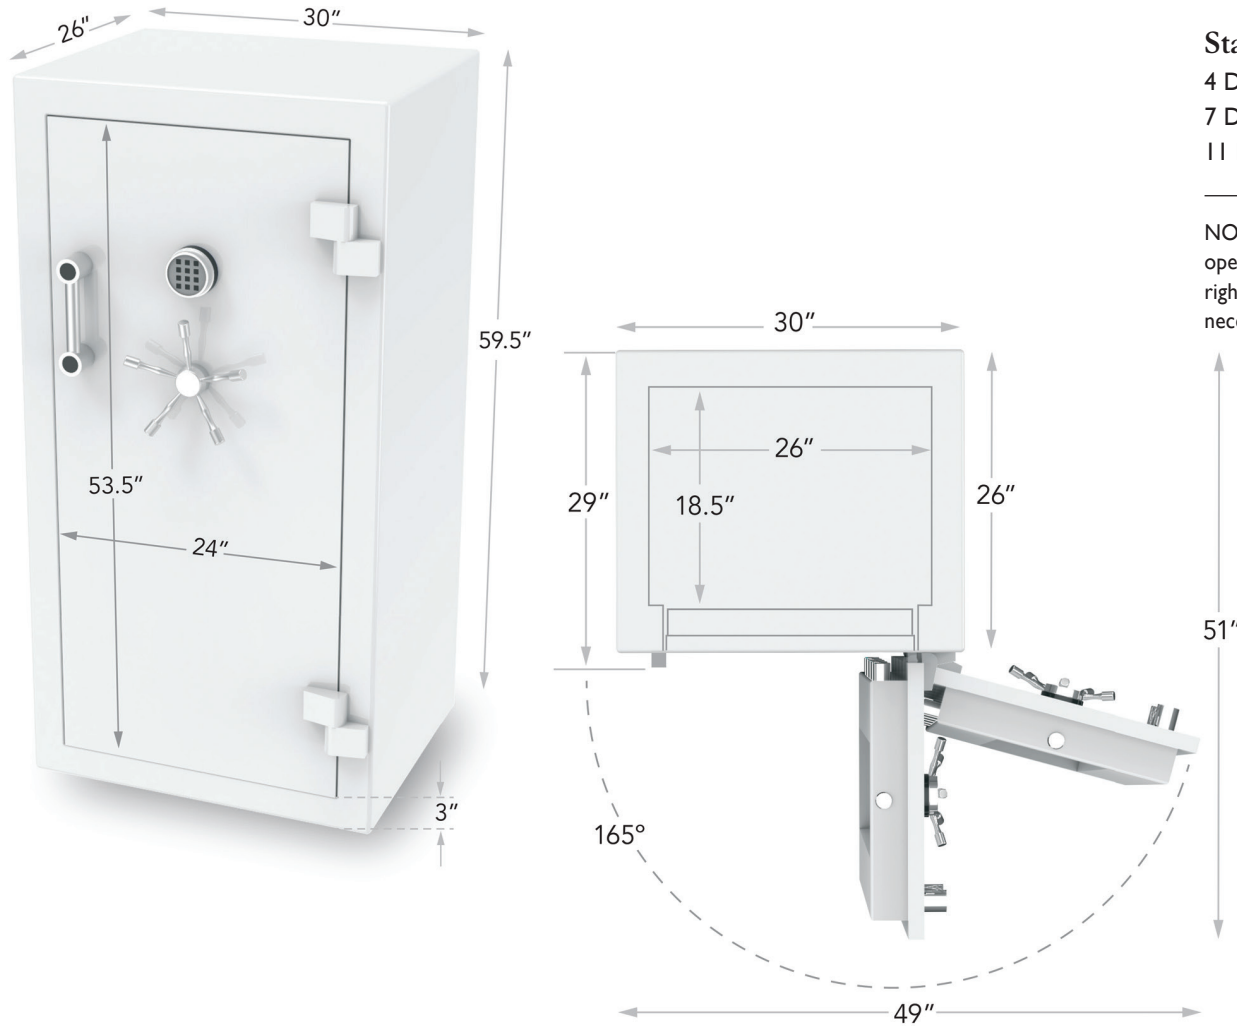

C60D RSC + FIRE

LUXURY JEWELRY SAFE

FOR LARGER COLLECTIONS NEEDING EXTRA DEPTH

UL Tested Residential Burglar & 2 Hour Fire Protection

Specifications

Exterior Dimensions: 59.5" H x 30" W x 29" D

Interior Dimensions: 53" H x 26" W x 18.5" D

Weight: 1090 lbs., 1140 lbs. Elite

Two to four anchor holes based on configuration

Standard Drawer Configurations

4 Drawers: 3 at 1.5" and 1 at 3.5" / 38" vertical space remaining

7 Drawers: 6 at 1.5" and 1 at 3.5" / 31" vertical space remaining

11 Drawers: 8 at 1.5" and 3 at 3.5" / 18" vertical space remaining

NOTE: Add 2" to ALL exterior dimensions for more reliable installation. Safe door must open more than 90° as illustrated to fully extend drawers. The manufacturer reserves the right to incorporate any improvements, alter any specifications and update products as necessary without prior notice.