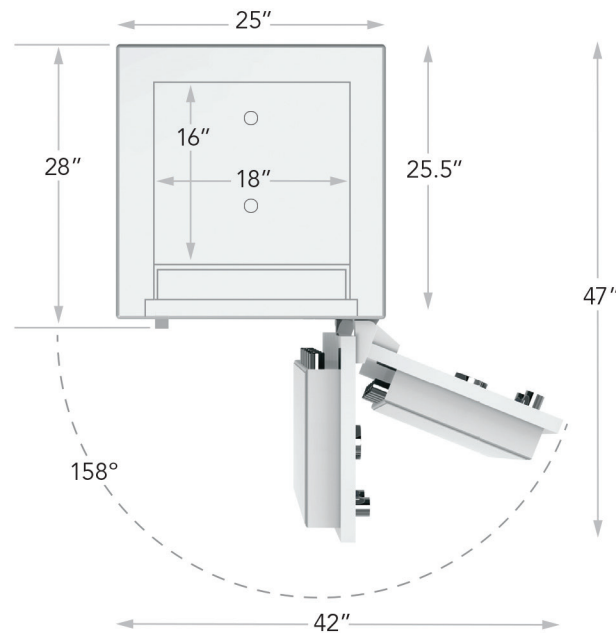

C54 TL30 2HR FIRE

ONE TON NEVER LOOKED SO GOOD

UL Tested Commercial Burglar & 2 Hour Fire Protection

LUXURY JEWELRY SAFE

Specifications

Exterior Dimensions: 67" H x 25" W x 28" D

Interior Dimensions: 60" H x 18" W x 16" D

Weight: 2550 lbs.

Two anchor holes in floor

Standard Drawer Configurations

4 Drawers: 3 at 1.5" and 1 at 3.5" / 45" vertical space remaining

7 Drawers: 6 at 1.5" and 1 at 3.5" / 38" vertical space remaining

11 Drawers: 8 at 1.5" and 3 at 3.5" / 25" vertical space remaining

NOTE: Add 2" to ALL exterior dimensions for more reliable installation. Safe door must open more than 90° as illustrated to fully extend drawers. The manufacturer reserves the right to incorporate any improvements, alter any specifications and update products as necessary without prior notice.