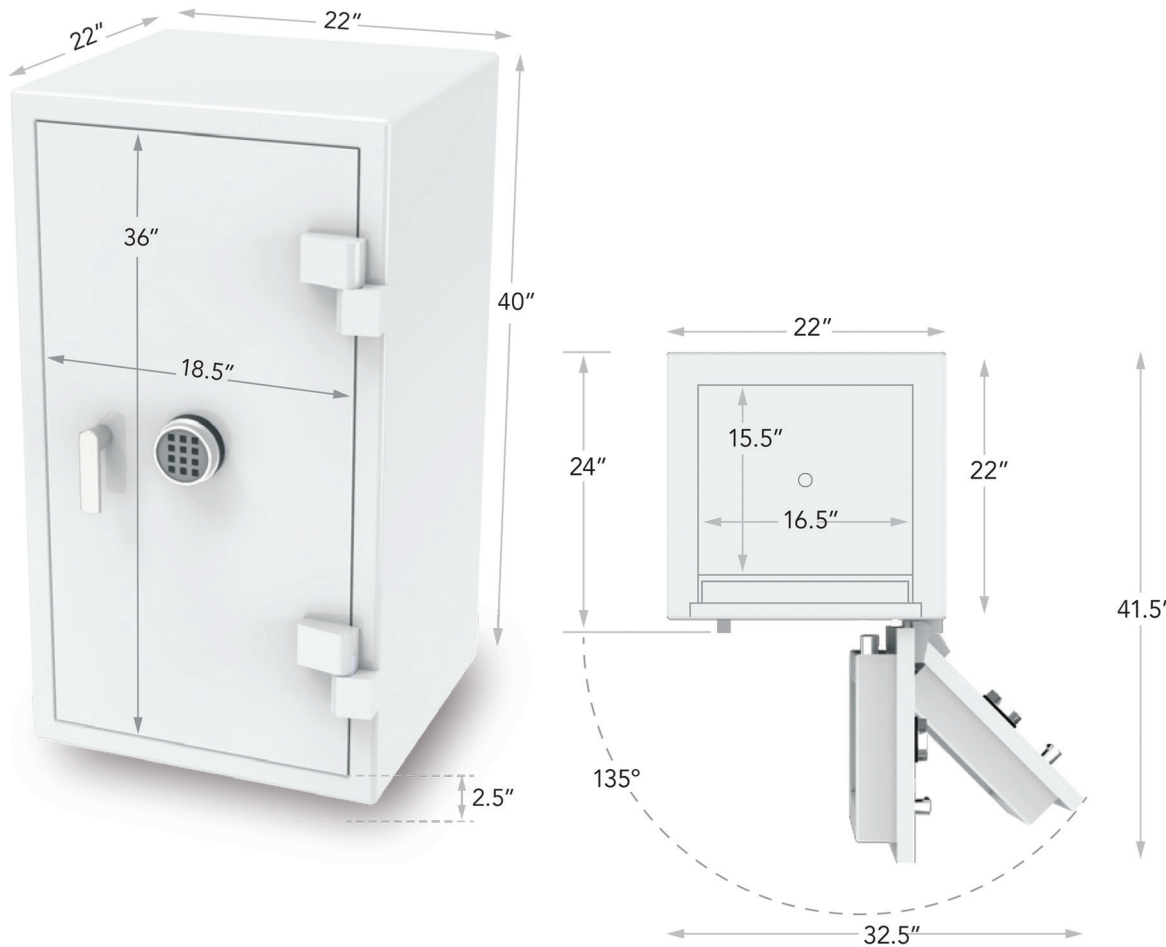

C34 RSC + FIRE

LUXURY JEWELRY SAFE

WAIST HIGH WITH ROOM FOR 11 DRAWERS

UL Tested Residential Burglar & 1 Hour Fire Protection

Specifications

Exterior Dimensions: 40" H x 22" W x 24" D (height includes 3/4" rubber feet)

Interior Dimensions: 34" H x 16.5" W x 15.5" D

Weight: 730 lbs.

Single anchor hole

Standard Interior Configurations

4 Drawers: 3 at 1.5" and 1 at 3.5" / 19" vertical space remaining

7 Drawers: 6 at 1.5" and 1 at 3.5" / 12" vertical space remaining

11 Drawers: 8 at 1.5" and 3 at 3.5" / fills the space

NOTE: Add 2" to ALL exterior dimensions for more reliable installation. Safe door must open more than 90° as illustrated to fully extend drawers. The manufacturer reserves the right to incorporate any improvements, alter any specifications and update products as necessary without prior notice.