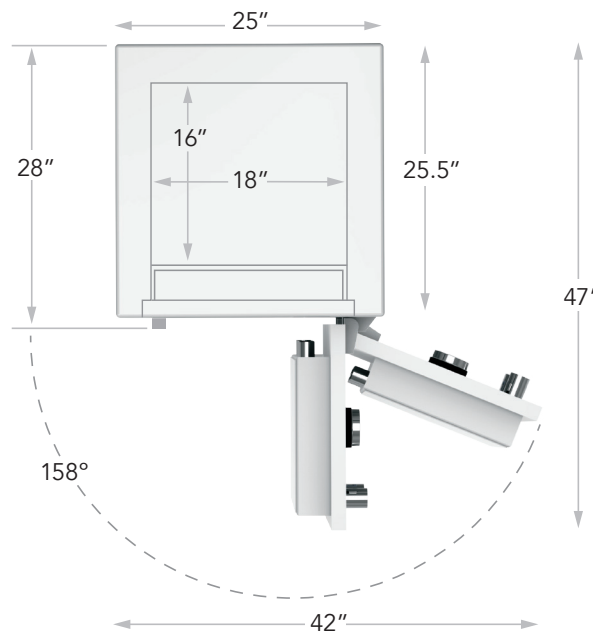

SAPPHIRE **TL30 2hr FIRE**

LUXURY JEWELRY SAFE

Short and tough

UL Tested Commercial Burglar with 2-Hour Fire Protection

Specifications

Exterior Dimensions: 32" H x 25" W x 28" D

Interior Dimensions: 25" H x 18" W x 16" D

Weight: 1230 lbs.

Standard Drawer Configurations

4 Drawers: 3 at 1.5" and 1 at 3.5" / 10" vertical space remaining

7 Drawers: 6 at 1.5" and 1 at 3.5" / 4" vertical space remaining

NOTE: Add 1" to ALL exterior dimensions for more reliable installation. Safe door must open more than 90° as illustrated to fully extend drawers. The manufacturer reserves the right to incorporate any improvements, alter any specifications and update products as necessary without prior notice.