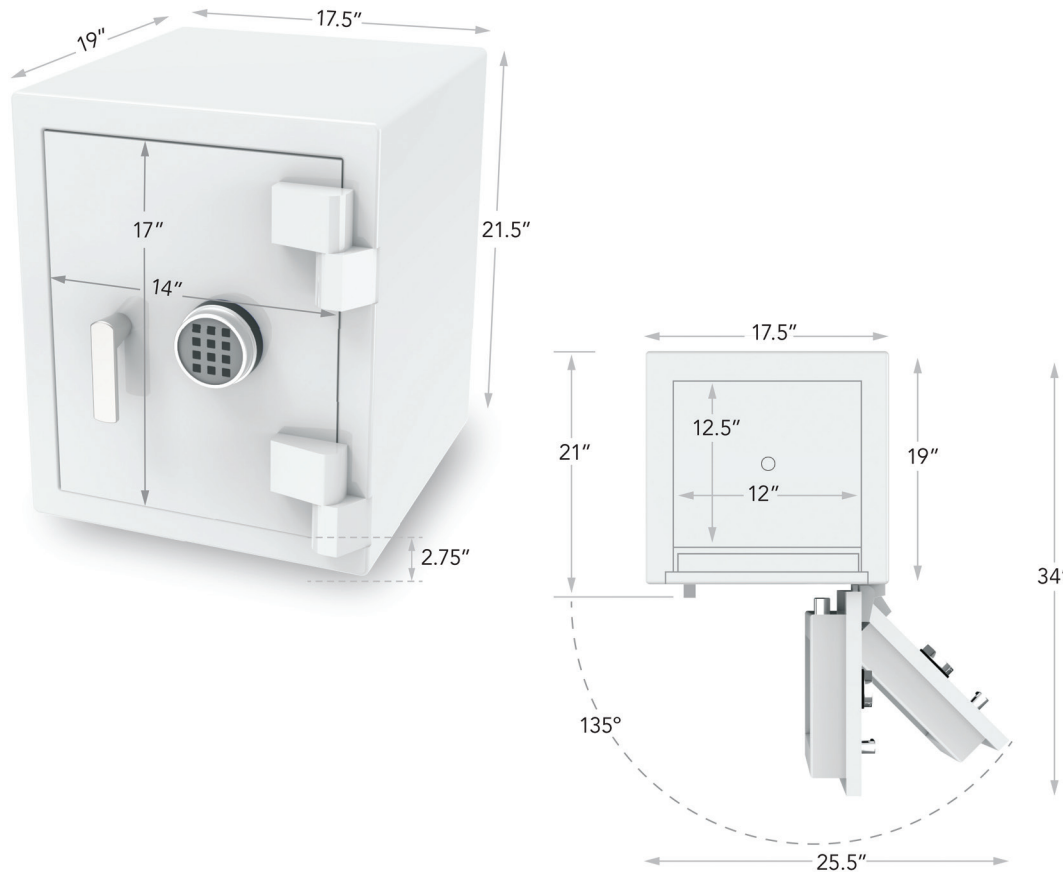

C15 RSC + FIRE

FITS IN THE TIGHTEST QUARTERS

UL Tested Residential Burglar & 1 Hour Fire Protection

LUXURY JEWELRY SAFE

Specifications

Exterior Dimensions: 21.5" H x 17.5" W x 21" D *(height includes 3/4" rubber feet)*

Interior Dimensions: 15" H x 12" W x 12.5" D

Weight: 310 lbs.

Single anchor hole

Standard Interior Configurations

2 Drawers: 1 at 1.5" and 1 at 2.5" / 7" vertical space remaining

3 Drawers: 2 at 1.5" and 1 at 2.5" / 4" vertical space remaining

5 Drawers: 4 at 1.5" and 1 at 2.5" / fills the space

NOTE: Add 2" to ALL exterior dimensions for more reliable installation. Safe door must open more than 90° as illustrated to fully extend drawers. The manufacturer reserves the right to incorporate any improvements, alter any specifications and update products as necessary without prior notice.