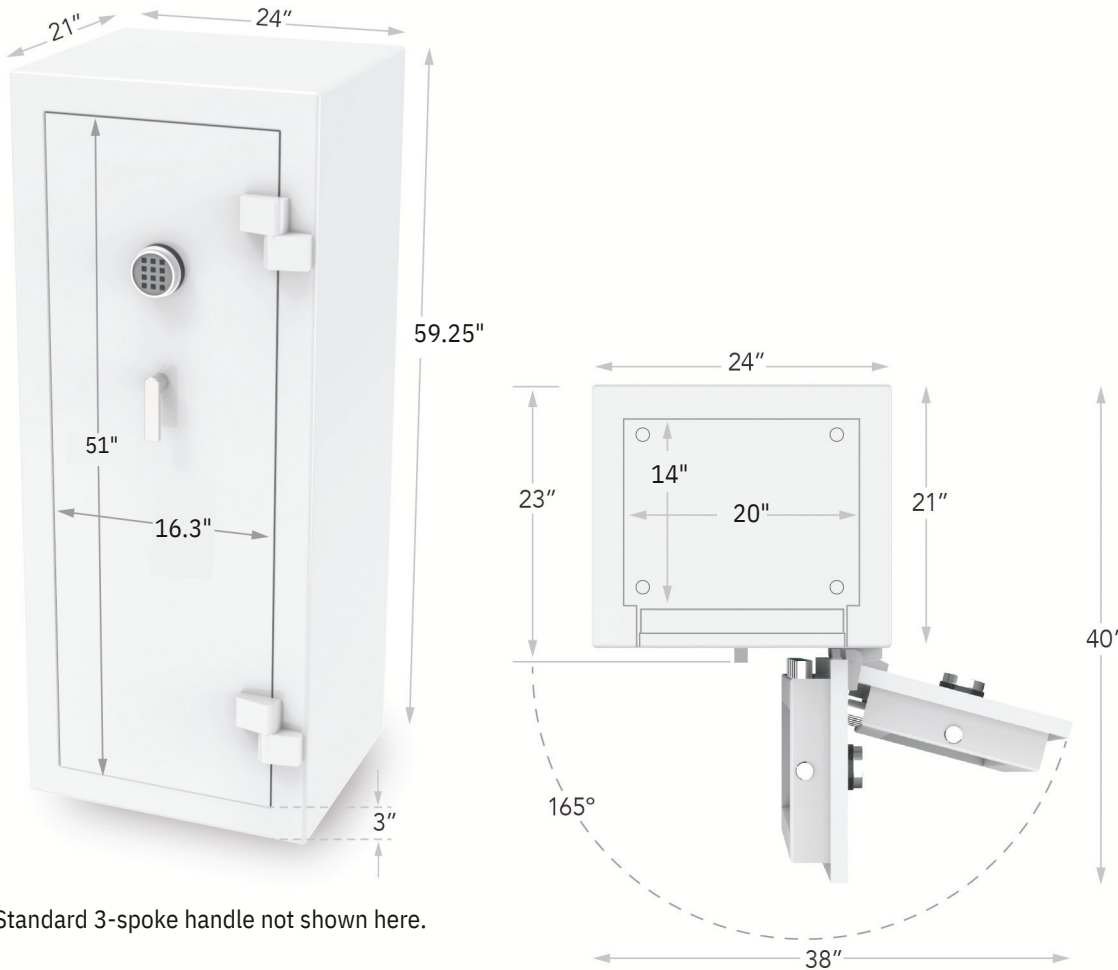

EMERALD RSCI + FIRE

LUXURY JEWELRY SAFE

Our most popular size

UL Tested Residential Burglar I & 2 Hour Fire Protection

*Standard 3-spoke handle not shown here.

Specifications

Exterior Dimensions: 59.25" H x 24" W x 23" D

*2" added to depth above to account for handle.

Interior Dimensions: 53" H x 20" W x 14" D

Weight: 775 lbs.

Anchor holes in floor corners

Standard Drawer Configurations

4 Drawers: 3 at 1.5" and 1 at 3.5" / 38" vertical space remaining

7 Drawers: 6 at 1.5" and 1 at 3.5" / 31" vertical space remaining

11 Drawers: 8 at 1.5" and 3 at 3.5" / 18" vertical space remaining

NOTE: Add 2" to ALL exterior dimensions for more reliable installation. Safe door must open more than 90° as illustrated to fully extend drawers. The manufacturer reserves the right to incorporate any improvements, alter any specifications and update products as necessary without prior notice.