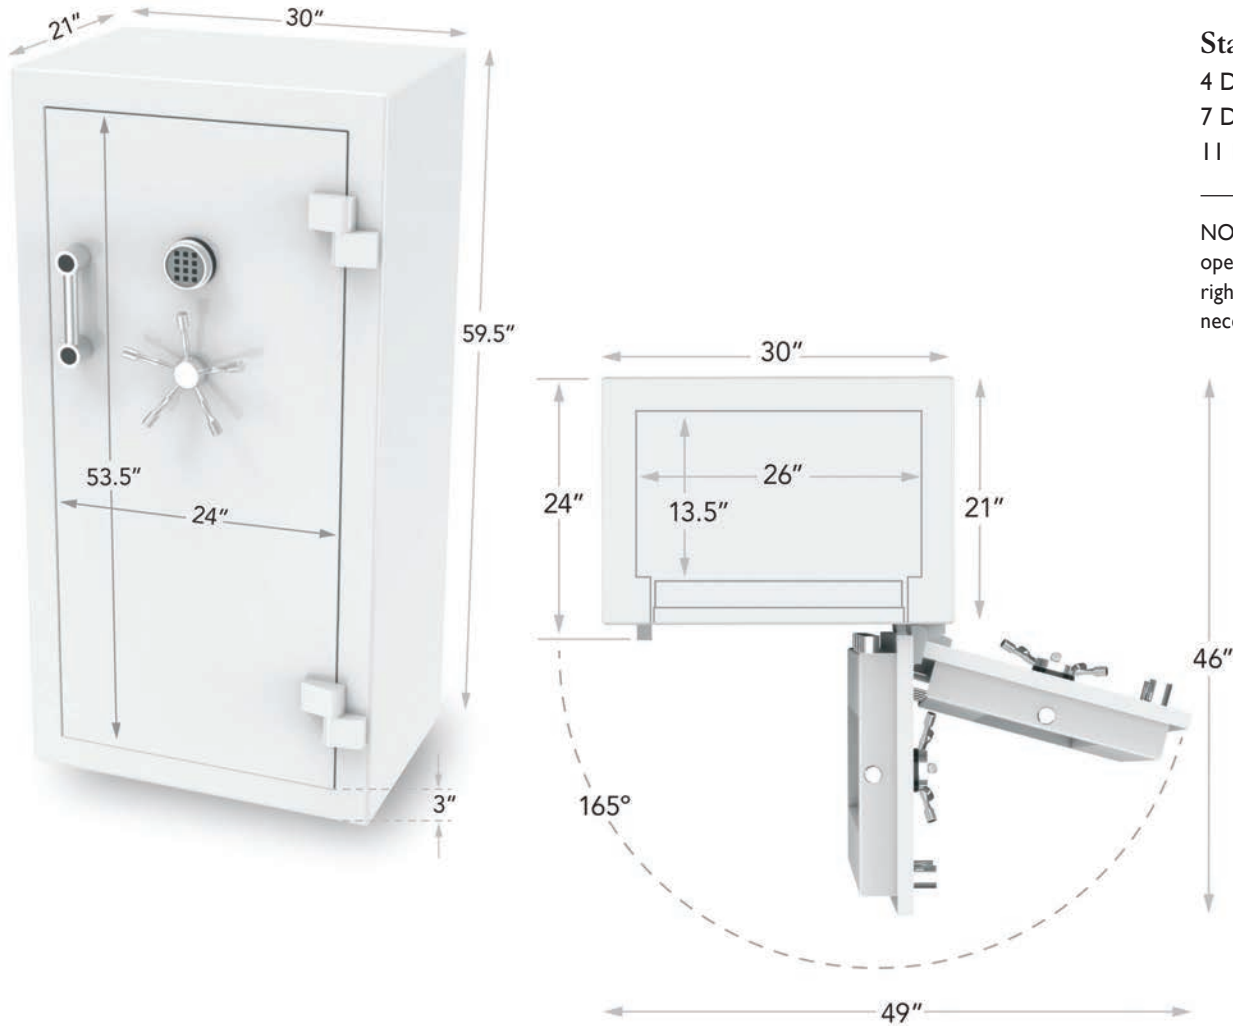

RUBY RSC + FIRE

FOR LARGER, MORE DIVERSE COLLECTIONS

UL Tested Residential Burglar & 2 Hour Fire Protection

LUXURY JEWELRY SAFE

Specifications

Exterior Dimensions: 59.5" H x 30" W x 24" D

Interior Dimensions: 53" H x 26" W x 13.5" D

Weight: 970 lbs., 1000 lbs. Elite

Two to four anchor holes based on configuration

Standard Drawer Configurations

4 Drawers: 3 at 1.5" and 1 at 3.5" / 38" vertical space remaining

7 Drawers: 6 at 1.5" and 1 at 3.5" / 31" vertical space remaining

11 Drawers: 8 at 1.5" and 3 at 3.5" / 18" vertical space remaining

NOTE: Add 2" to ALL exterior dimensions for more reliable installation. Safe door must open more than 90° as illustrated to fully extend drawers. The manufacturer reserves the right to incorporate any improvements, alter any specifications and update products as necessary without prior notice.