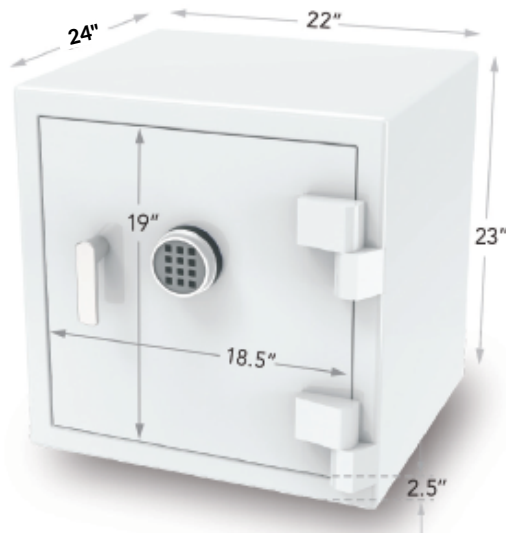

SAPPHIRE 1716 RSC + FIRE

LUXURY JEWELRY SAFE

CONVENIENT FIT IN A SMALL CLOSET

UL Tested Residential Burglar & 1 Hour Fire Protection

Specifications

Exterior Dimensions: 23" H x 22" W x 24" D (height includes 3/4" rubber feet)

Interior Dimensions: 17" H x 16.5" W x 15.5" D

Weight: 445 lbs.

Single anchor hole in floor

Standard Interior Configurations

4 watch winders, 2 drawers, fills safe

8 watch winders, 1 drawer, fills safe

NOTE: Add 2" to ALL exterior dimensions for more reliable installation. Safe door must open more than 90° as illustrated to fully extend drawers. The manufacturer reserves the right to incorporate any improvements, alter any specifications and update products as necessary without prior notice.