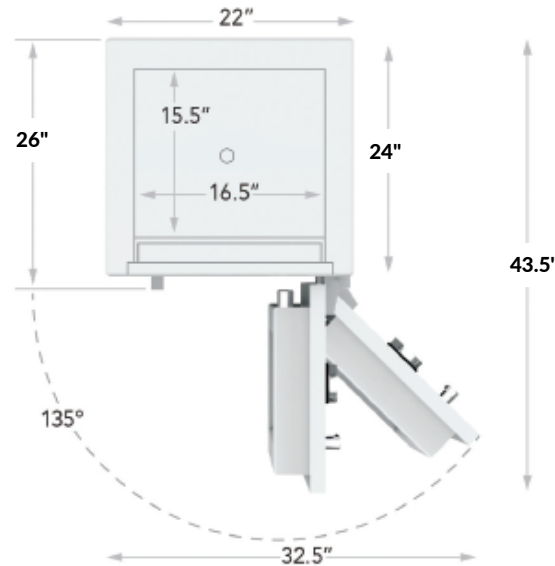

SAPPHIRE 1716 RSC + FIRE

LUXURY JEWELRY SAFE

CONVENIENT FIT IN A SMALL CLOSET

UL Tested Residential Burglar & 1 Hour Fire Protection

Specifications

Exterior Dimensions: 23" H x 22" W x 24" D (height includes 3/4" rubber feet)

Interior Dimensions: 17" H x 16.5" W x 15.5" D

Weight: 445 lbs.

Single anchor hole in floor

Standard Interior Configurations

4 watch winders, 2 drawers, fills safe

8 watch winders, 1 drawer, fills safe

NOTE: Add 2" to ALL exterior dimensions for more reliable installation. Safe door must open more than 90° as illustrated to fully extend drawers. The manufacturer reserves the right to incorporate any improvements, alter any specifications and update products as necessary without prior notice.