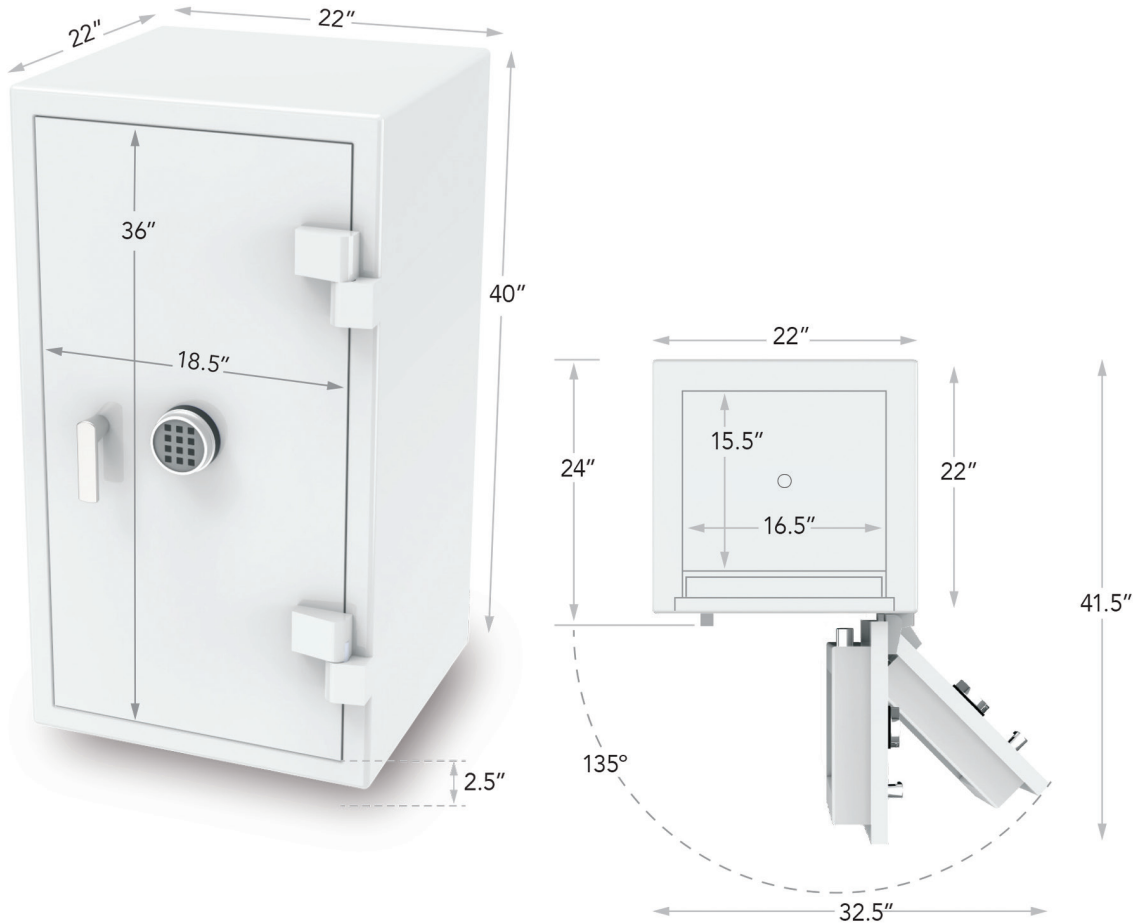

KAIROS DENALI RSC + FIRE

LUXURY JEWELRY SAFE

WAIST HIGH WITH ROOM FOR FINE WATCHES AND JEWELRY

UL Tested Residential Burglar & 1 Hour Fire Protection

Specifications

Exterior Dimensions: 40" H x 22" W x 24" D (*height includes 3/4" rubber feet*)

Interior Dimensions: 34" H x 16.5" W x 15.5" D

Weight: 720 lbs.

Single anchor hole in floor

Standard Interior Configurations

4 watch winders, 4 drawers, 5" open space

8 watch winders, 3 drawers, 5" open space

12 watch winders, 2 drawers, 8" open space

NOTE: Add 2" to ALL exterior dimensions for more reliable installation. Safe door must open more than 90° as illustrated to fully extend drawers. The manufacturer reserves the right to incorporate any improvements, alter any specifications and update products as necessary without prior notice.