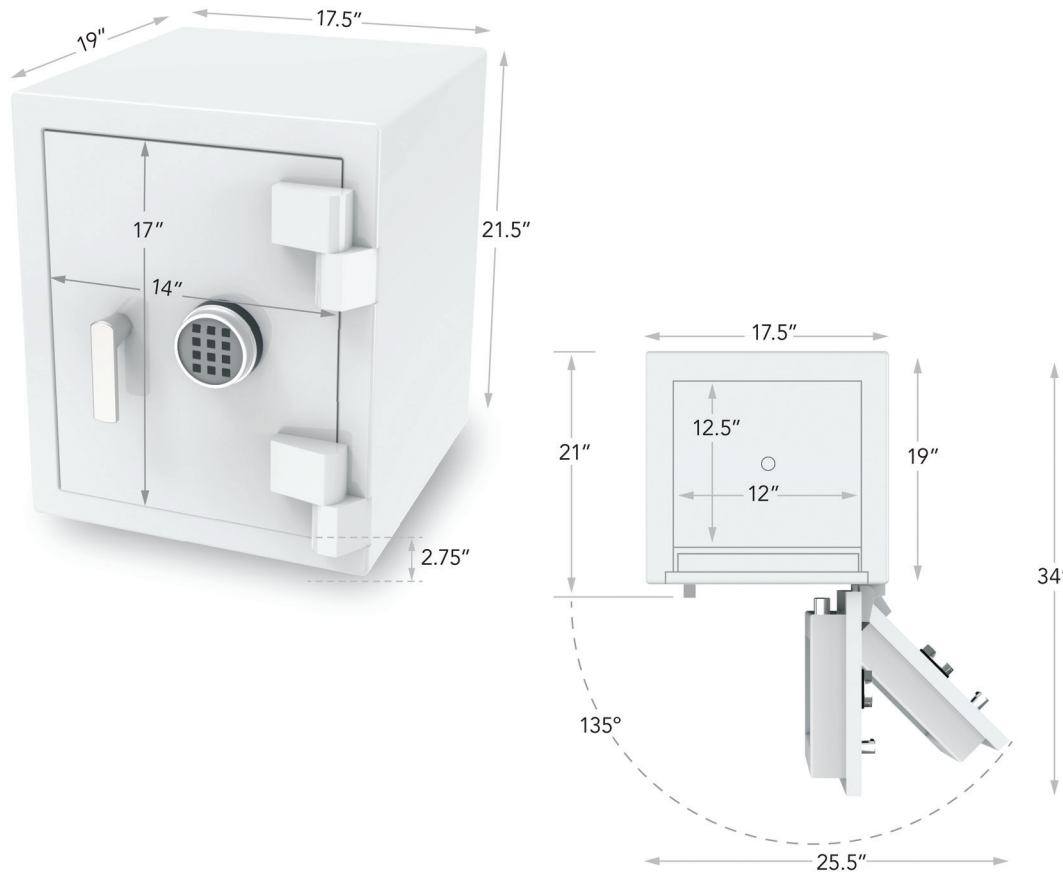

C15 RSC + FIRE

FITS IN THE TIGHTEST QUARTERS

UL Tested Residential Burglar & 1 Hour Fire Protection

LUXURY JEWELRY SAFE

Specifications

Exterior Dimensions: 21.5" H x 17.5" W x 21" D *(height includes 3/4" rubber feet)*

Interior Dimensions: 15" H x 12" W x 12.5" D

Weight: 310 lbs.

Single anchor hole

Standard Interior Configurations

2 Drawers: 1 at 1.5" and 1 at 2.5" / 7" vertical space remaining

3 Drawers: 2 at 1.5" and 1 at 2.5" / 4" vertical space remaining

5 Drawers: 4 at 1.5" and 3 at 2.5" / fills the space

NOTE: Add 2" to ALL exterior dimensions for more reliable installation. Safe door must open more than 90° as illustrated to fully extend drawers. The manufacturer reserves the right to incorporate any improvements, alter any specifications and update products as necessary without prior notice.