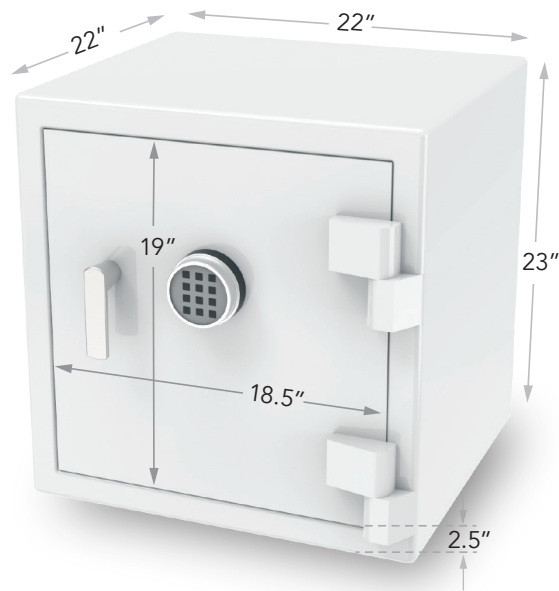

# KAIROS - EIGER

RSC + FIRE

LUXURY SAFE

Convenient fit in small closet

UL Tested Residential Burglar & Fire Protection

### Specifications

Exterior Dimensions: 23" H\* x 22" W x 24" D

Interior Dimensions: 17" H x 16.5" W x 15.5" D

Weight: 445 lbs. \*Exterior height includes 3/4" rubber feet

### Standard Interior Configurations

4 watch winders, 2 drawers, fills safe

8 watch winders, 1 drawer, fills safe

*NOTE: Add 1" to ALL exterior dimensions for more reliable installation. Safe door must open more than 90° as illustrated to fully extend drawers. The manufacturer reserves the right to incorporate any improvements, alter any specifications and update products as necessary without prior notice.*