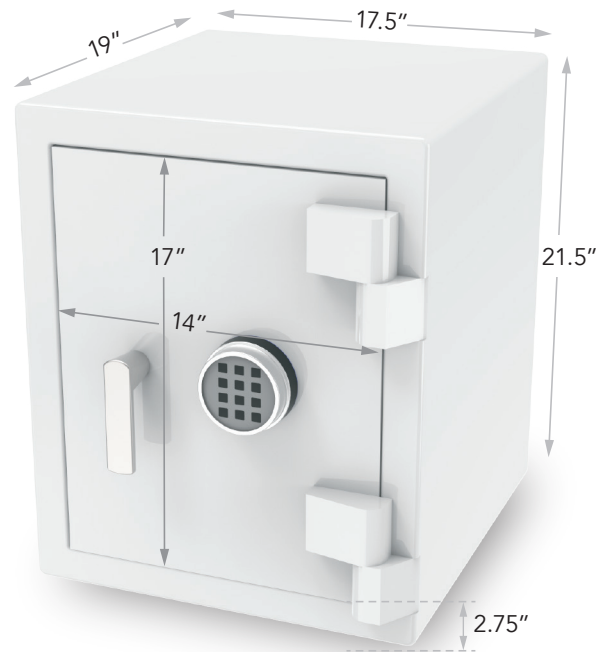

Fits in the tightest quarters

UL Tested Residential Burglar & Fire Protection

Specifications

Exterior Dimensions: 21.5" H* x 17.5" W x 21" D

Interior Dimensions: 15" H x 12" W x 12.5" D

Weight: 310 lbs. *Exterior height includes 3/4" rubber feet

Standard Drawer Configurations

2 Drawers: 1 at 1.5" and 1 at 2.5" / 7" vertical space remaining

3 Drawers: 2 at 1.5" and 1 at 2.5" / 4" vertical space remaining

5 Drawers: 4 at 1.5" and 1 at 2.5" / fills the safe

NOTE: Add 1" to ALL exterior dimensions for more reliable installation. Safe door must open more than 90° as illustrated to fully extend drawers. The manufacturer reserves the right to incorporate any improvements, alter any specifications and update products as necessary without prior notice.