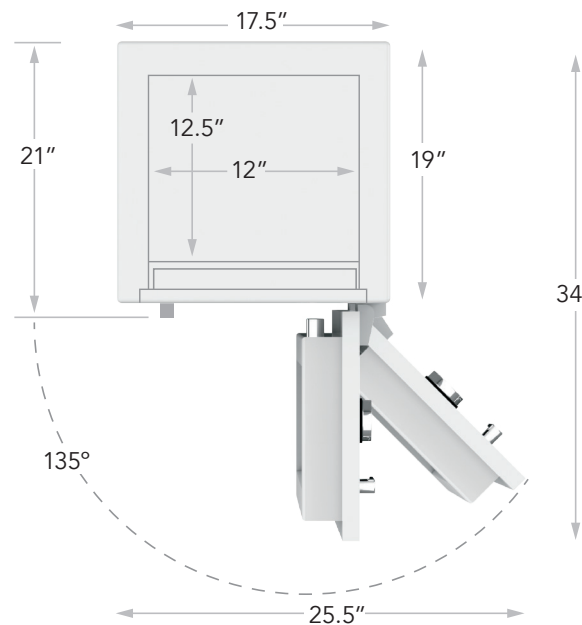

Fits in the tightest quarters

UL Tested Residential Burglar & Fire Protection

Specifications

Exterior Dimensions: 21.5" H* x 17.5" W x 21" D

Interior Dimensions: 15" H x 12" W x 12.5" D

Weight: 310 lbs. *Exterior height includes 3/4" rubber feet

Standard Drawer Configurations

2 Drawers: 1 at 1.5" and 1 at 2.5" / 7" vertical space remaining

3 Drawers: 2 at 1.5" and 1 at 2.5" / 4" vertical space remaining

5 Drawers: 4 at 1.5" and 1 at 2.5" / fills the safe

NOTE: Add 1" to ALL exterior dimensions for more reliable installation. Safe door must open more than 90° as illustrated to fully extend drawers. The manufacturer reserves the right to incorporate any improvements, alter any specifications and update products as necessary without prior notice.