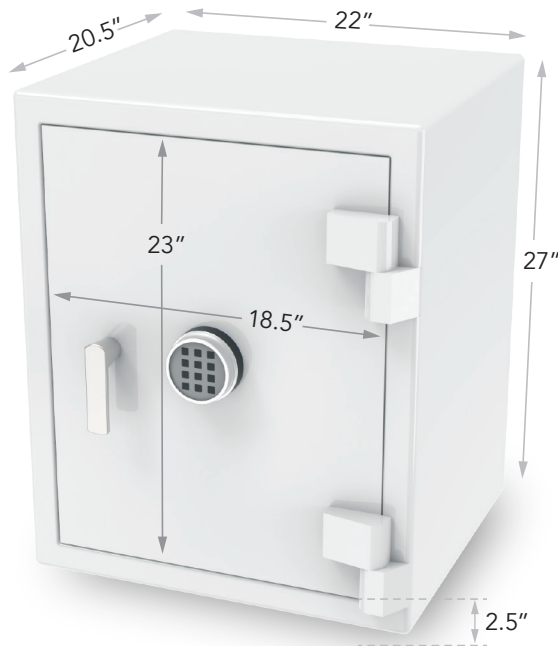

SAPPHIRE **RSC + FIRE**

LUXURY JEWELRY SAFE

Convenient fit in closet corner

UL Tested Residential Burglar & Fire Protection

Specifications

Exterior Dimensions: 27" H* x 22" W x 22.5" D

Interior Dimensions: 21" H x 16.5" W x 14" D

Weight: 505 lbs. *Exterior height includes 3/4" rubber feet

Standard Drawer Configurations

4 Drawers: 3 at 1.5" and 1 at 3.5" / 7" vertical space remaining

7 Drawers: 6 at 1.5" and 1 at 3.5" / fills the safe

NOTE: Add 1" to ALL exterior dimensions for more reliable installation. Safe door must open more than 90° as illustrated to fully extend drawers. The manufacturer reserves the right to incorporate any improvements, alter any specifications and update products as necessary without prior notice.