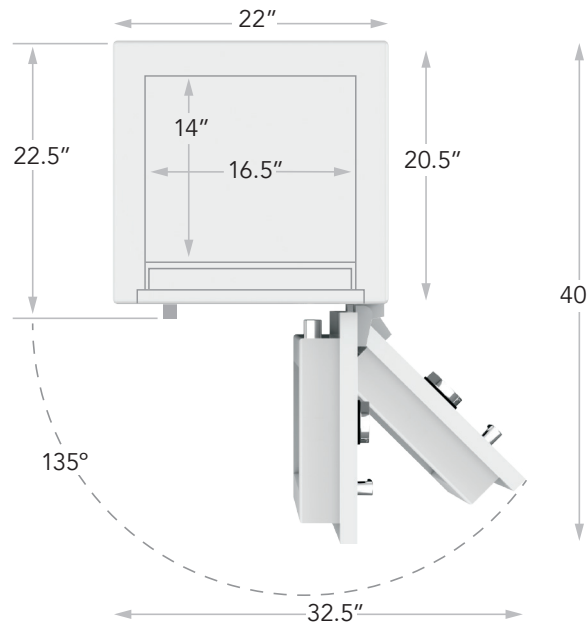

SAPPHIRE **RSC + FIRE**

LUXURY JEWELRY SAFE

Convenient fit in closet corner

UL Tested Residential Burglar & Fire Protection

Specifications

Exterior Dimensions: 27" H* x 22" W x 22.5" D

Interior Dimensions: 21" H x 16.5" W x 14" D

Weight: 505 lbs. *Exterior height includes 3/4" rubber feet

Standard Drawer Configurations

4 Drawers: 3 at 1.5" and 1 at 3.5" / 7" vertical space remaining

7 Drawers: 6 at 1.5" and 1 at 3.5" / fills the safe

NOTE: Add 1" to ALL exterior dimensions for more reliable installation. Safe door must open more than 90° as illustrated to fully extend drawers. The manufacturer reserves the right to incorporate any improvements, alter any specifications and update products as necessary without prior notice.