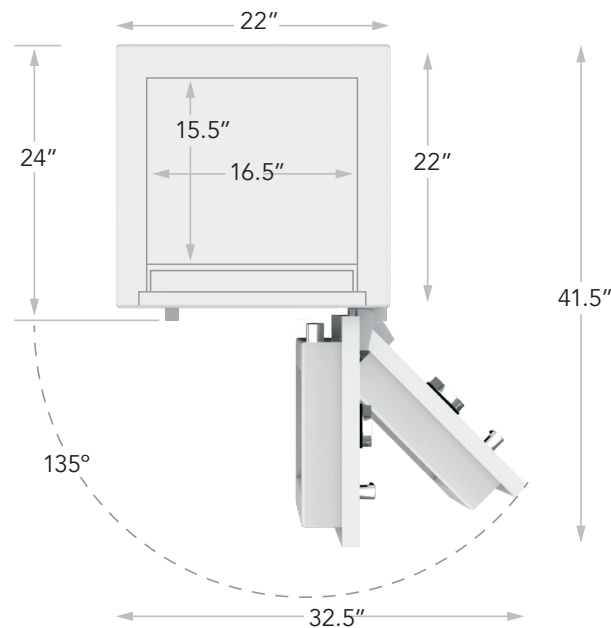

AMETHYST **RSC + FIRE**

LUXURY JEWELRY SAFE

Waist high with room for up to 11 drawers

UL Tested Residential Burglar & Fire Protection

Specifications

Exterior Dimensions: 40" H* x 22" W x 24" D

Interior Dimensions: 34" H x 16.5" W x 15.5" D

Weight: 730 lbs. *Exterior height includes 3/4" rubber feet

Standard Drawer Configurations

4 Drawers: 3 at 1.5" and 1 at 3.5" / 19" vertical space remaining

7 Drawers: 6 at 1.5" and 1 at 3.5" / 12" vertical space remaining

11 Drawers: 8 at 1.5" and 3 at 3.5" / fills the safe

NOTE: Add 1" to ALL exterior dimensions for more reliable installation. Safe door must open more than 90° as illustrated to fully extend drawers. The manufacturer reserves the right to incorporate any improvements, alter any specifications and update products as necessary without prior notice.