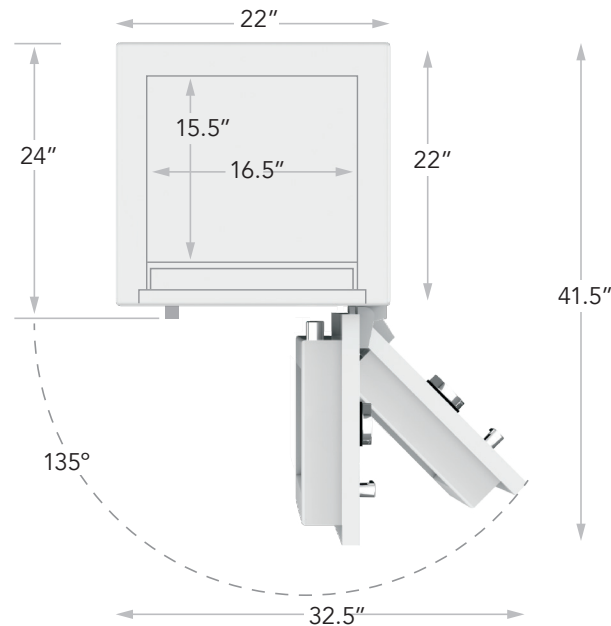

### Specifications

Exterior Dimensions: 40" H\* x 22" W x 24" D

Interior Dimensions: 34" H x 16.5" W x 15.5" D

Weight: 730 lbs. \*Exterior height includes 3/4" rubber feet

### Standard Drawer Configurations

4 Drawers: 3 at 1.5" and 1 at 3.5" / 19" vertical space remaining

7 Drawers: 6 at 1.5" and 1 at 3.5" / 12" vertical space remaining

11 Drawers: 8 at 1.5" and 3 at 3.5" / fills the safe

*NOTE: Add 1" to ALL exterior dimensions for more reliable installation. Safe door must open more than 90° as illustrated to fully extend drawers. The manufacturer reserves the right to incorporate any improvements, alter any specifications and update products as necessary without prior notice.*