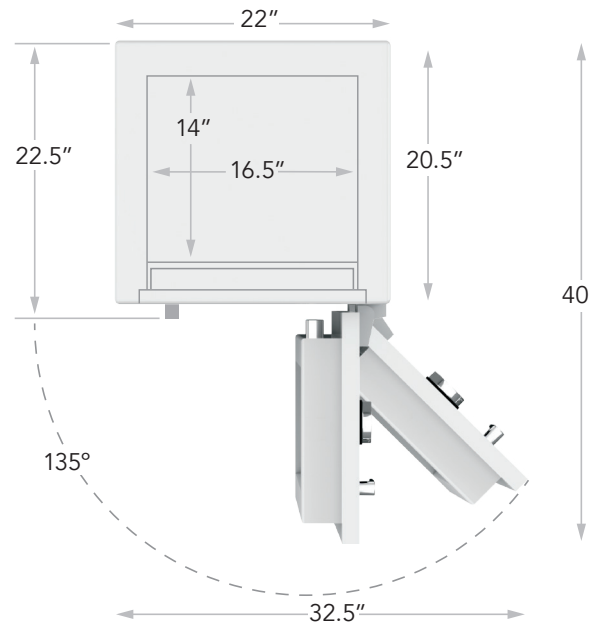

SC21

RSC + FIRE

LUXURY JEWELRY SAFE

Convenient fit in closet corner

UL Tested Residential Burglar & Fire Protection

Specifications

Exterior Dimensions: 27" H* x 22" W x 22.5" D

Interior Dimensions: 21" H x 16.5" W x 14" D

Weight: 505 lbs. *Exterior height includes 3/4" rubber feet

Standard Drawer Configurations

4 Drawers: 3 at 1.5" and 1 at 3.5" / 7" vertical space remaining

7 Drawers: 6 at 1.5" and 1 at 3.5" / fills the safe

NOTE: Add 1" to ALL exterior dimensions for more reliable installation. Safe door must open more than 90° as illustrated to fully extend drawers. The manufacturer reserves the right to incorporate any improvements, alter any specifications and update products as necessary without prior notice.