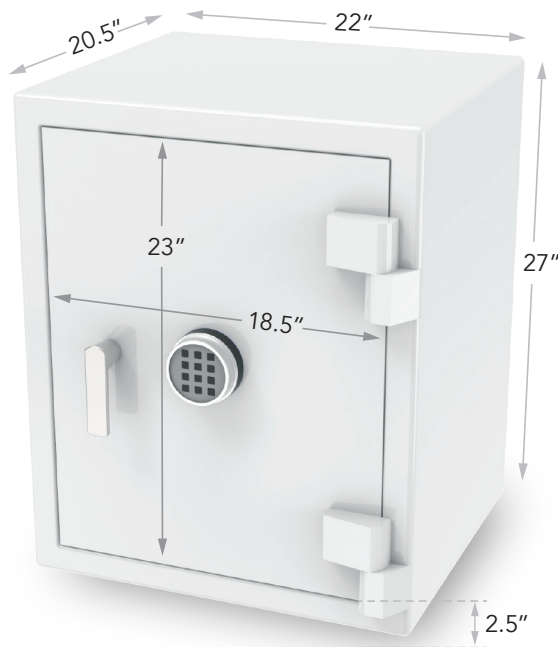

SC21

RSC + FIRE

LUXURY JEWELRY SAFE

Convenient fit in closet corner

UL Tested Residential Burglar & Fire Protection

Specifications

Exterior Dimensions: 27" H* x 22" W x 22.5" D

Interior Dimensions: 21" H x 16.5" W x 14" D

Weight: 505 lbs. *Exterior height includes 3/4" rubber feet

Standard Drawer Configurations

4 Drawers: 3 at 1.5" and 1 at 3.5" / 7" vertical space remaining

7 Drawers: 6 at 1.5" and 1 at 3.5" / fills the safe

NOTE: Add 1" to ALL exterior dimensions for more reliable installation. Safe door must open more than 90° as illustrated to fully extend drawers. The manufacturer reserves the right to incorporate any improvements, alter any specifications and update products as necessary without prior notice.