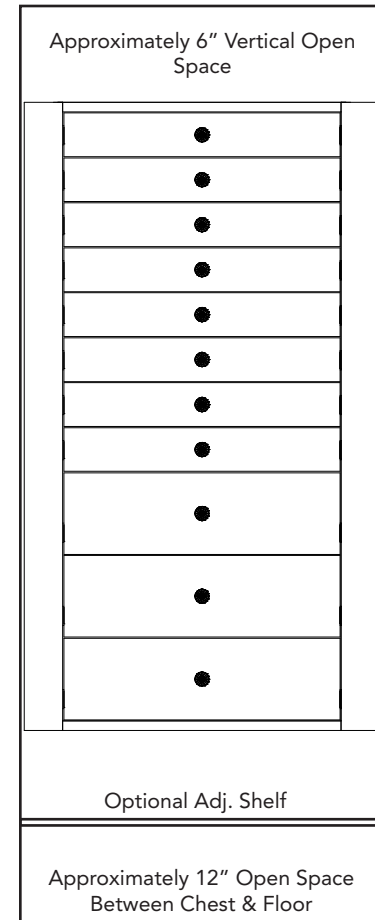

4 Drawer Configuration

3 x 1.5" Tall Drawers

1 x 3.5" Tall Drawer

Approximately 38" Total Open Space

7 Drawer Configuration

6 x 1.5" Tall Drawers

1 x 3.5" Tall Drawer

Approximately 31" Total Open Space

11 Drawer Configuration

8 x 1.5" Tall Drawers

3 x 3.5" Tall Drawer

Approximately 18" Total Open Space

Not to Scale. Drawers can be placed higher or lower in the safe according to your preference. Custom configurations with different numbers and heights of drawers are available.