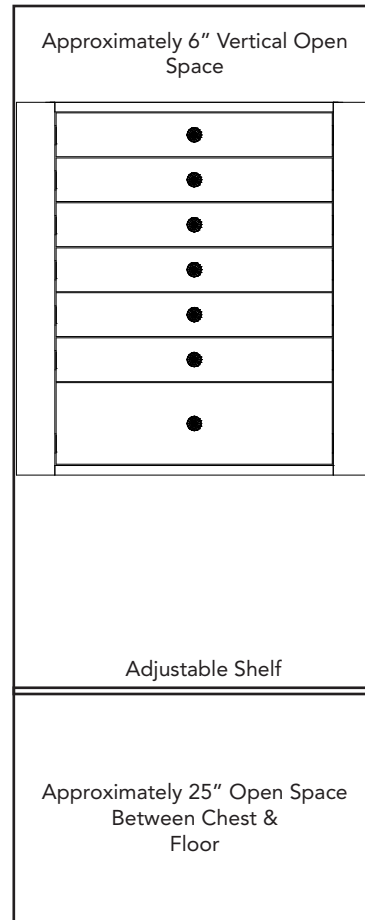

4 Drawer Configuration

3 x 1.5" Tall Drawers

1 x 3.5" Tall Drawer

Approximately 38" Total Open Space

7 Drawer Configuration

6 x 1.5" Tall Drawers

1 x 3.5" Tall Drawer

Approximately 31" Total Open Space

11 Drawer Configuration

8 x 1.5" Tall Drawers

3 x 3.5" Tall Drawer

Approximately 18" Total Open Space

Not to Scale. Drawers can be placed higher or lower in the safe according to your preference. Custom configurations with different numbers and heights of drawers are available.