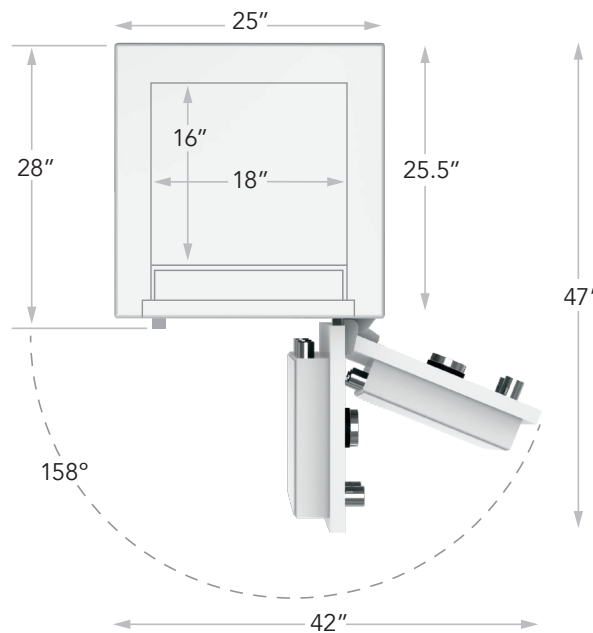

### Specifications

Exterior Dimensions: 41" H x 25" W x 28" D

Interior Dimensions: 34" H x 18" W x 16" D

Weight: 1555 lbs.

### Standard Drawer Configurations

4 Drawers: 3 at 1.5" and 1 at 3.5" / 19" vertical space remaining

7 Drawers: 6 at 1.5" and 1 at 3.5" / 12" vertical space remaining

11 Drawers: 8 at 1.5" and 3 at 3.5" / fills the safe

*NOTE: Add 1" to ALL exterior dimensions for more reliable installation. Safe door must open more than 90° as illustrated to fully extend drawers. The manufacturer reserves the right to incorporate any improvements, alter any specifications and update products as necessary without prior notice.*