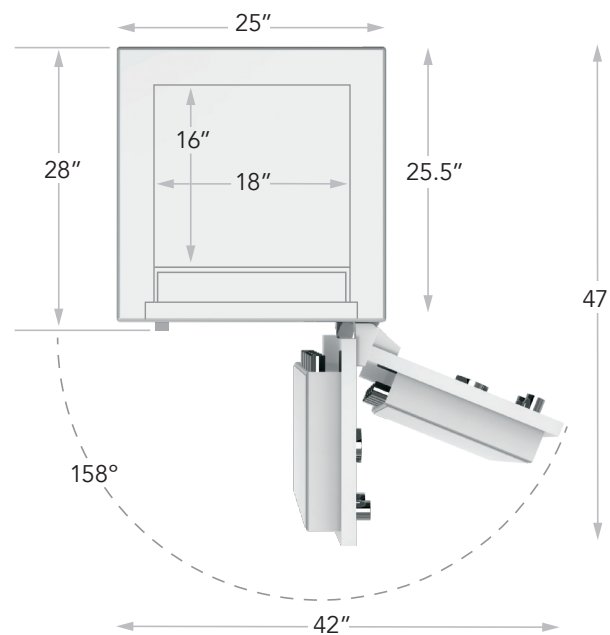

KAIROS - K2

TL30 2hr FIRE

LUXURY SAFE

Commercial security for fine watches & jewelry

UL Tested Commercial Burglar with 2-Hour Fire Protection

Specifications

Exterior Dimensions: 67" H x 25" W x 28" D

Interior Dimensions: 60" H x 18" W x 16" D

Weight: 2495 lbs.

Standard Interior Configurations

12 watch winders, 4 drawers, 22" open space

24 watch winders, 3 drawers, 14" open space

NOTE: Add 1" to ALL exterior dimensions for more reliable installation. Safe door must open more than 90° as illustrated to fully extend drawers. The manufacturer reserves the right to incorporate any improvements, alter any specifications and update products as necessary without prior notice.