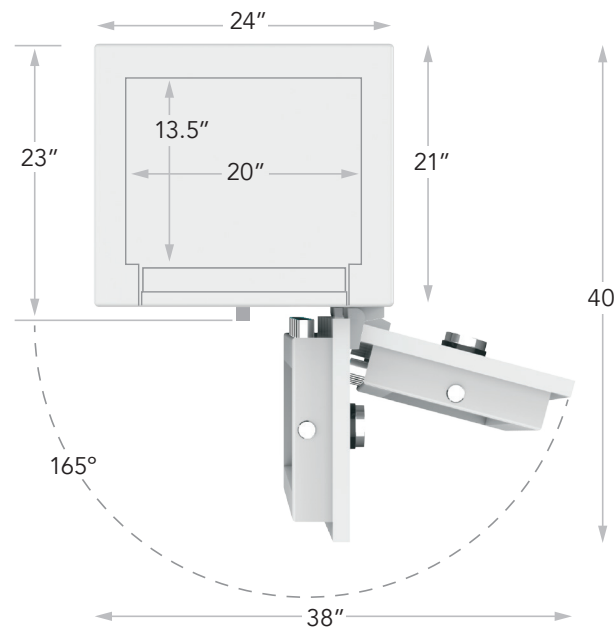

### Specifications

Exterior Dimensions: 59.5" H x 24" W x 23" D

Interior Dimensions: 53" H x 20" W x 13.5" D

Weight: 765 lbs.

### Standard Interior Configurations

12 Watch Winders, 4 drawers, 15" open space

24 Watch Winders, 3 drawers, 6" open space

*NOTE: Add 1" to ALL exterior dimensions for more reliable installation. Safe door must open more than 90° as illustrated to fully extend drawers. The manufacturer reserves the right to incorporate any improvements, alter any specifications and update products as necessary without prior notice.*