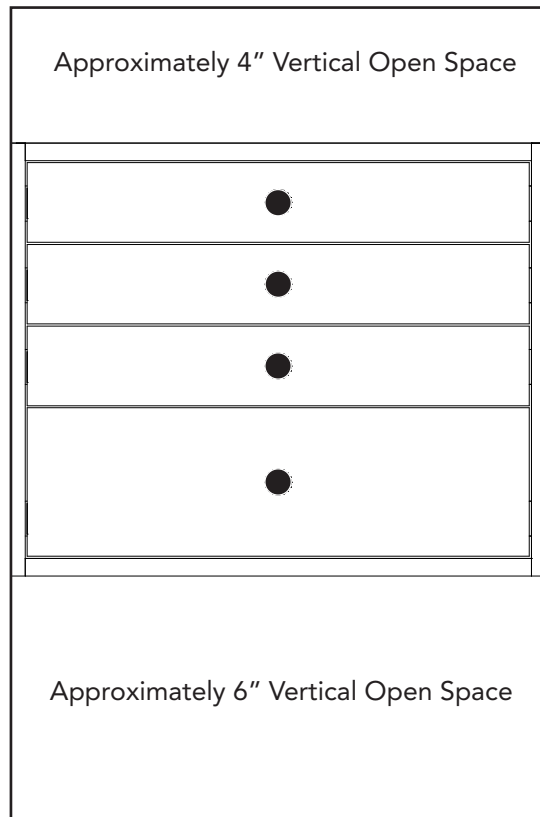

4 Drawer Configuration

3 x 1.5" Tall Drawers

1 x 3.5" Tall Drawer