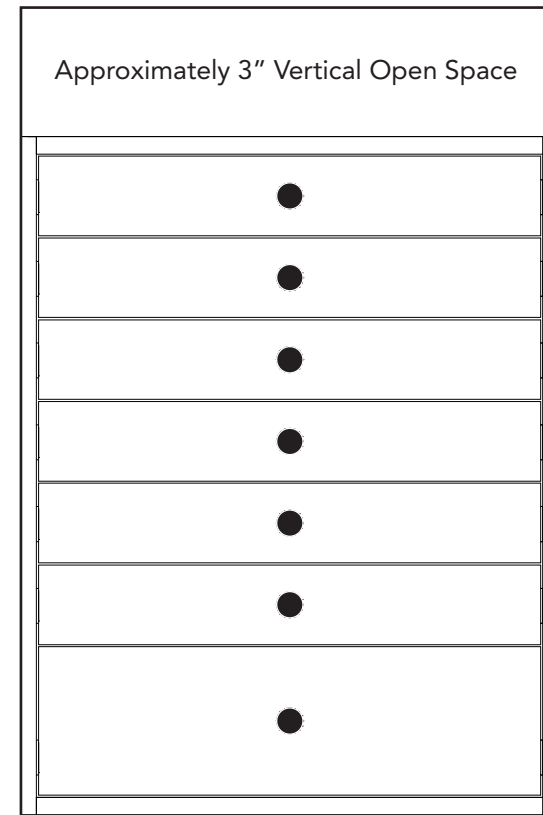

7 Drawer Configuration

6 x 1.5" Tall Drawers

1 x 3.5" Tall Drawer

Not to Scale. Drawers can be placed higher or lower in the safe according to your preference. Custom configurations with different numbers and heights of drawers are available.