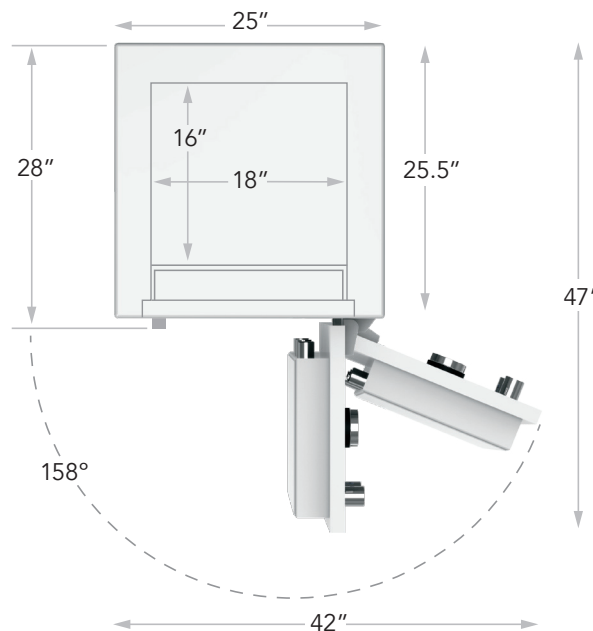

KAIROS - DENALI TL30 2hr FIRE

LUXURY SAFE

Commercial security for fine watches & jewelry

UL Tested Commercial Burglar with 2-Hour Fire Protection

Specifications

Exterior Dimensions: 41" H x 25" W x 28" D

Interior Dimensions: 34" H x 18" W x 16" D

Weight: 1515 lbs.

Standard Interior Configurations

4 watch winders, 4 drawers, 5" open space

8 watch winders, 4 drawers, fills safe

12 watch winders, 3 drawers, fills safe

NOTE: Add 1" to ALL exterior dimensions for more reliable installation. Safe door must open more than 90° as illustrated to fully extend drawers. The manufacturer reserves the right to incorporate any improvements, alter any specifications and update products as necessary without prior notice.