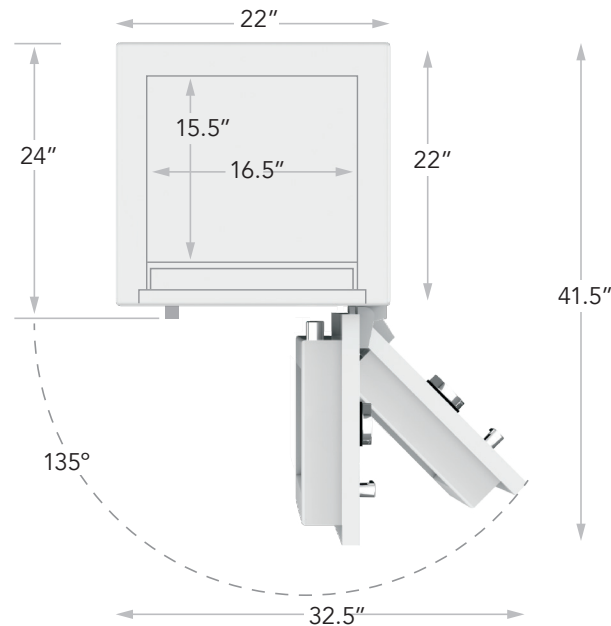

KAIROS - DENALI

RSC + FIRE

LUXURY SAFE

Waist high with room for fine watches & jewelry

UL Tested Residential Burglar & Fire Protection

Specifications

Exterior Dimensions: 40" H* x 22" W x 24" D

Interior Dimensions: 34" H x 16.5" W x 15.5" D

Weight: 720 lbs. *Exterior height includes 3/4" rubber feet

Standard Interior Configurations

4 Watch Winders, 4 drawers, 5" open space

8 Watch Winders, 3 drawers, 5" open space

12 Watch Winders, 2 drawers, 8" open space

NOTE: Add 1" to ALL exterior dimensions for more reliable installation. Safe door must open more than 90° as illustrated to fully extend drawers. The manufacturer reserves the right to incorporate any improvements, alter any specifications and update products as necessary without prior notice.